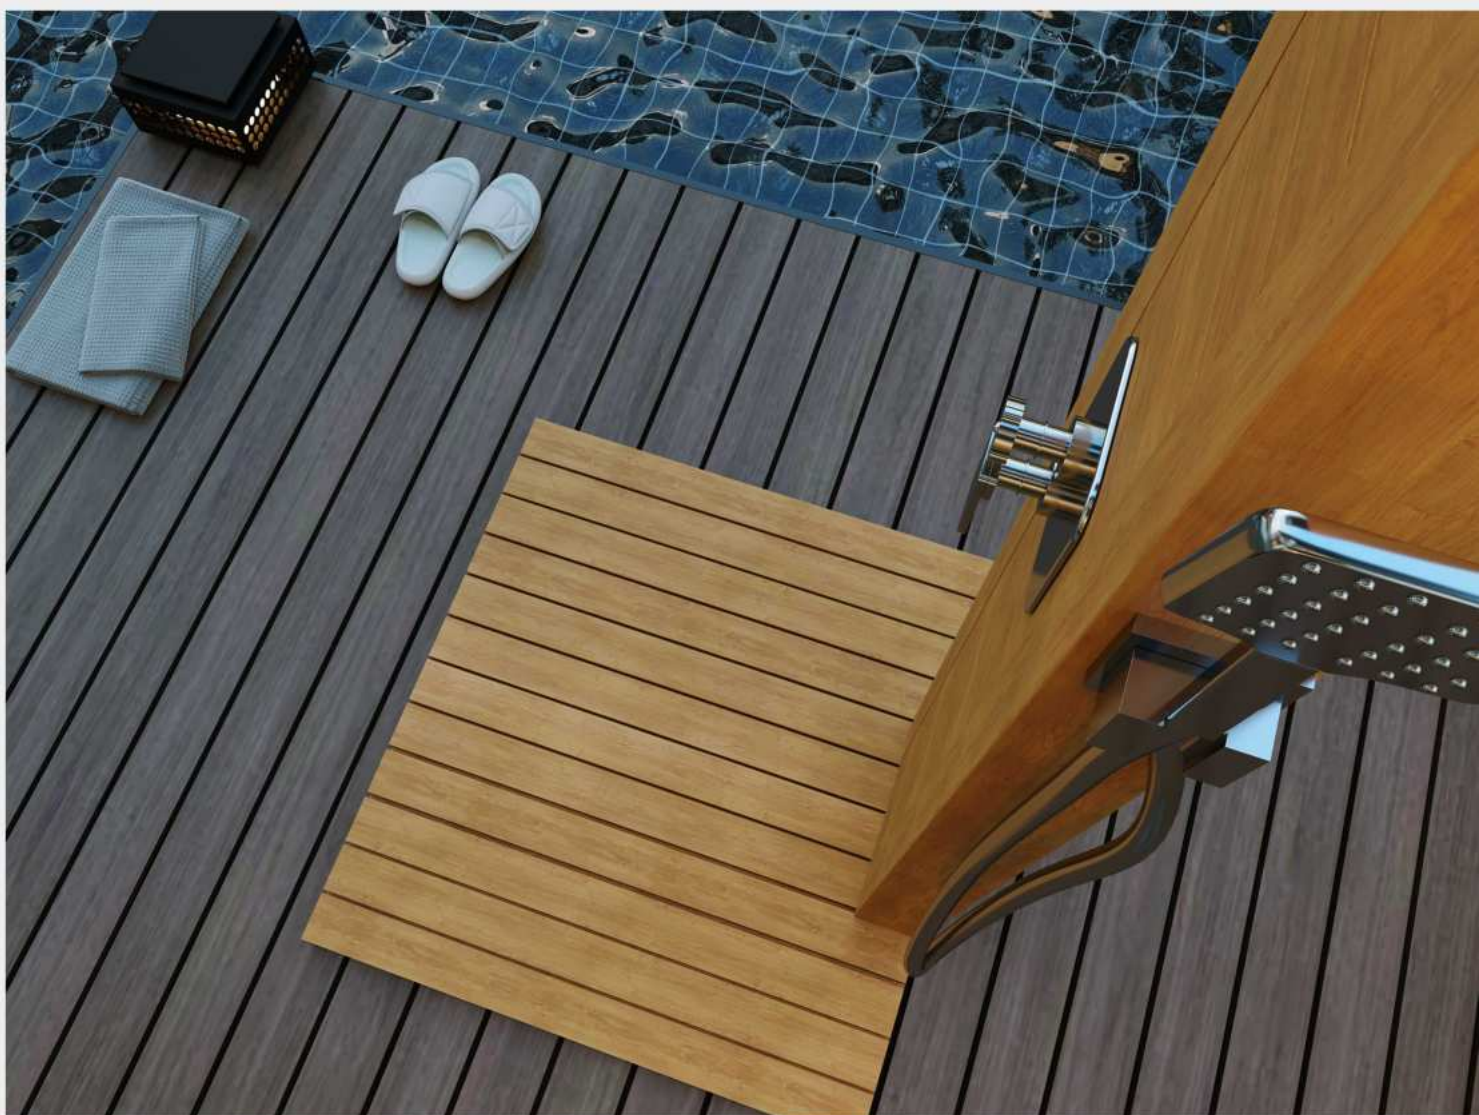

The chair cushions are waterproof, making them suitable for all-season use.

Additionally, their UV resistance helps maintain vibrant colors over time. These features make the Icon dining set not only aesthetically pleasing but also highly functional.

Material : Teak Sku : 039.075.00.000

ICON

OUTDOOR SHOWER

Color Every Moment

The Icon Teak Shower will become an essential for your garden and poolside. The unique elegance of teak wood adds an aesthetic touch to this piece, while its durability stands up to harsh weather conditions. Even on rainy days, your garden's elegance will remain intact.