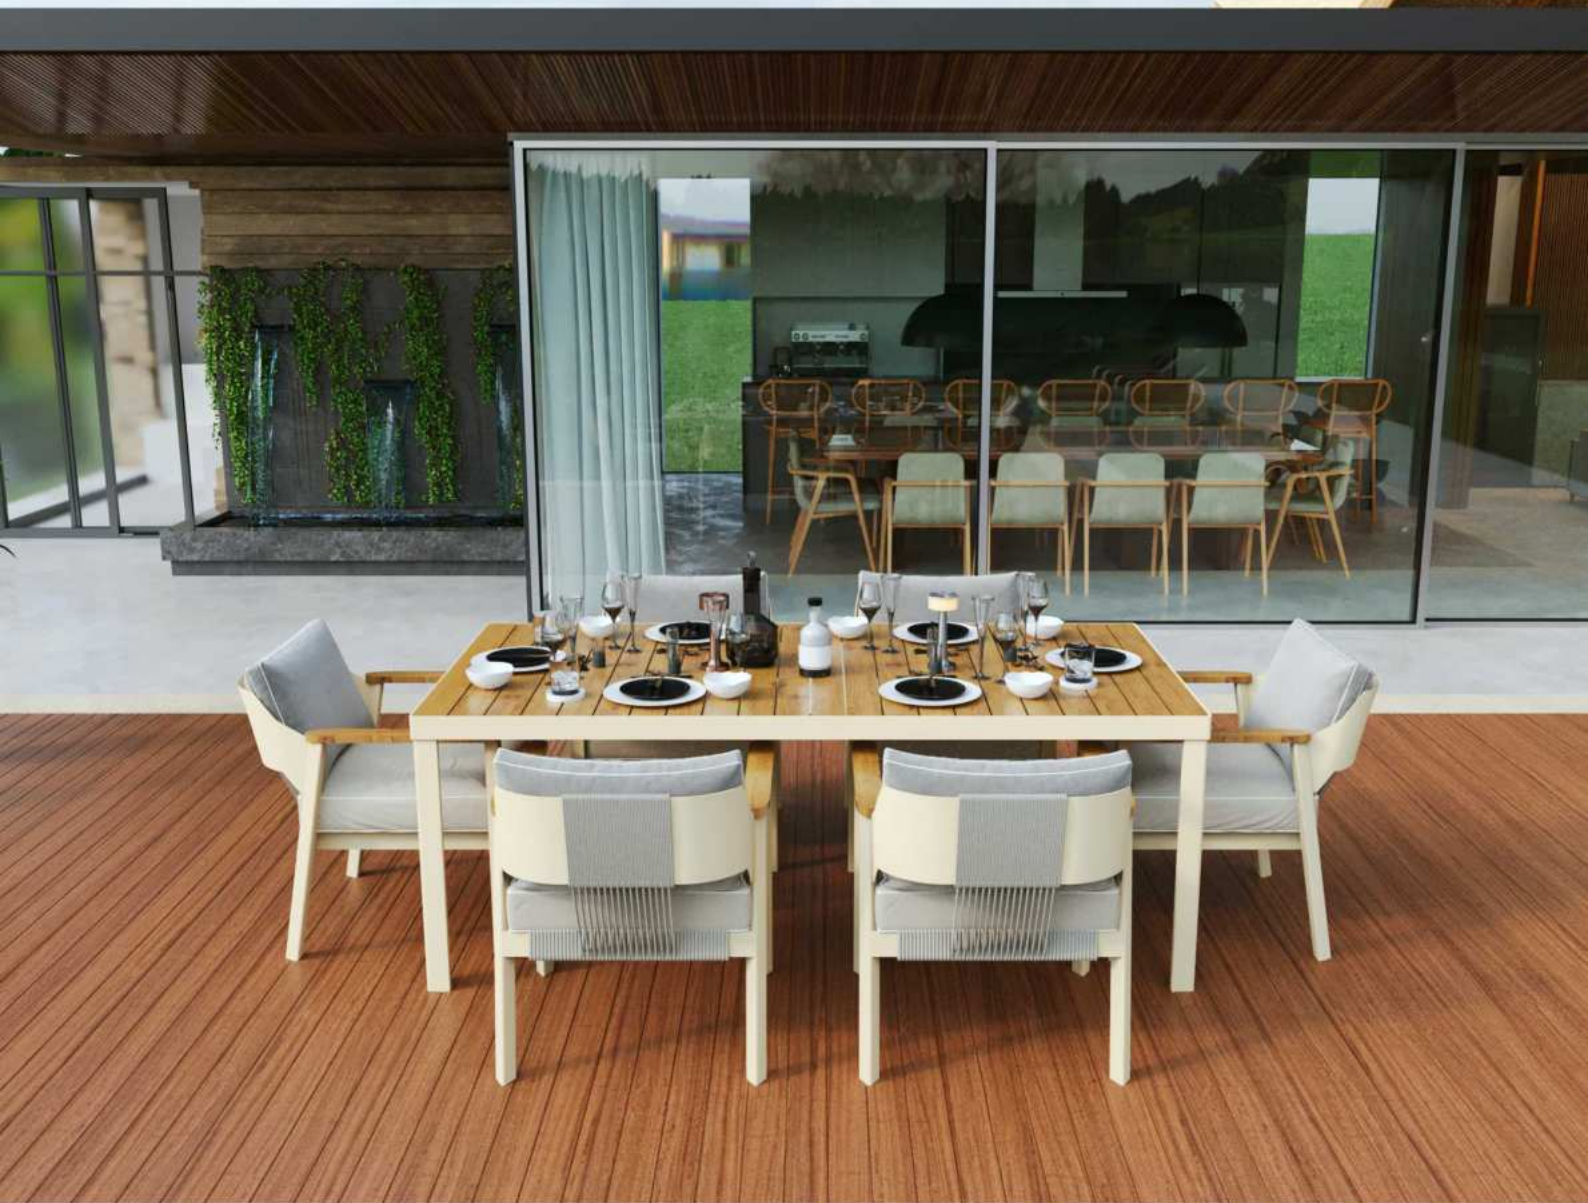

ISRA

DINING SET

Material : Alüminyum, Teak Sku : 134.011.00.000

A Design Marvel That Will Be the Star of Your Garden!

The Isra Dining Set is not just a dining set; it offers a living space that turns every outdoor moment into pure enjoyment. With its lightweight yet durable aluminum frame, it stands strong against harsh weather conditions, providing flawless usability in every season. Its waterproof and wipeable cushions allow comfortable use even after rain, transforming your garden into a five-star retreat! Enjoy long evening dinners with your family and create an ambiance that will captivate your guests.