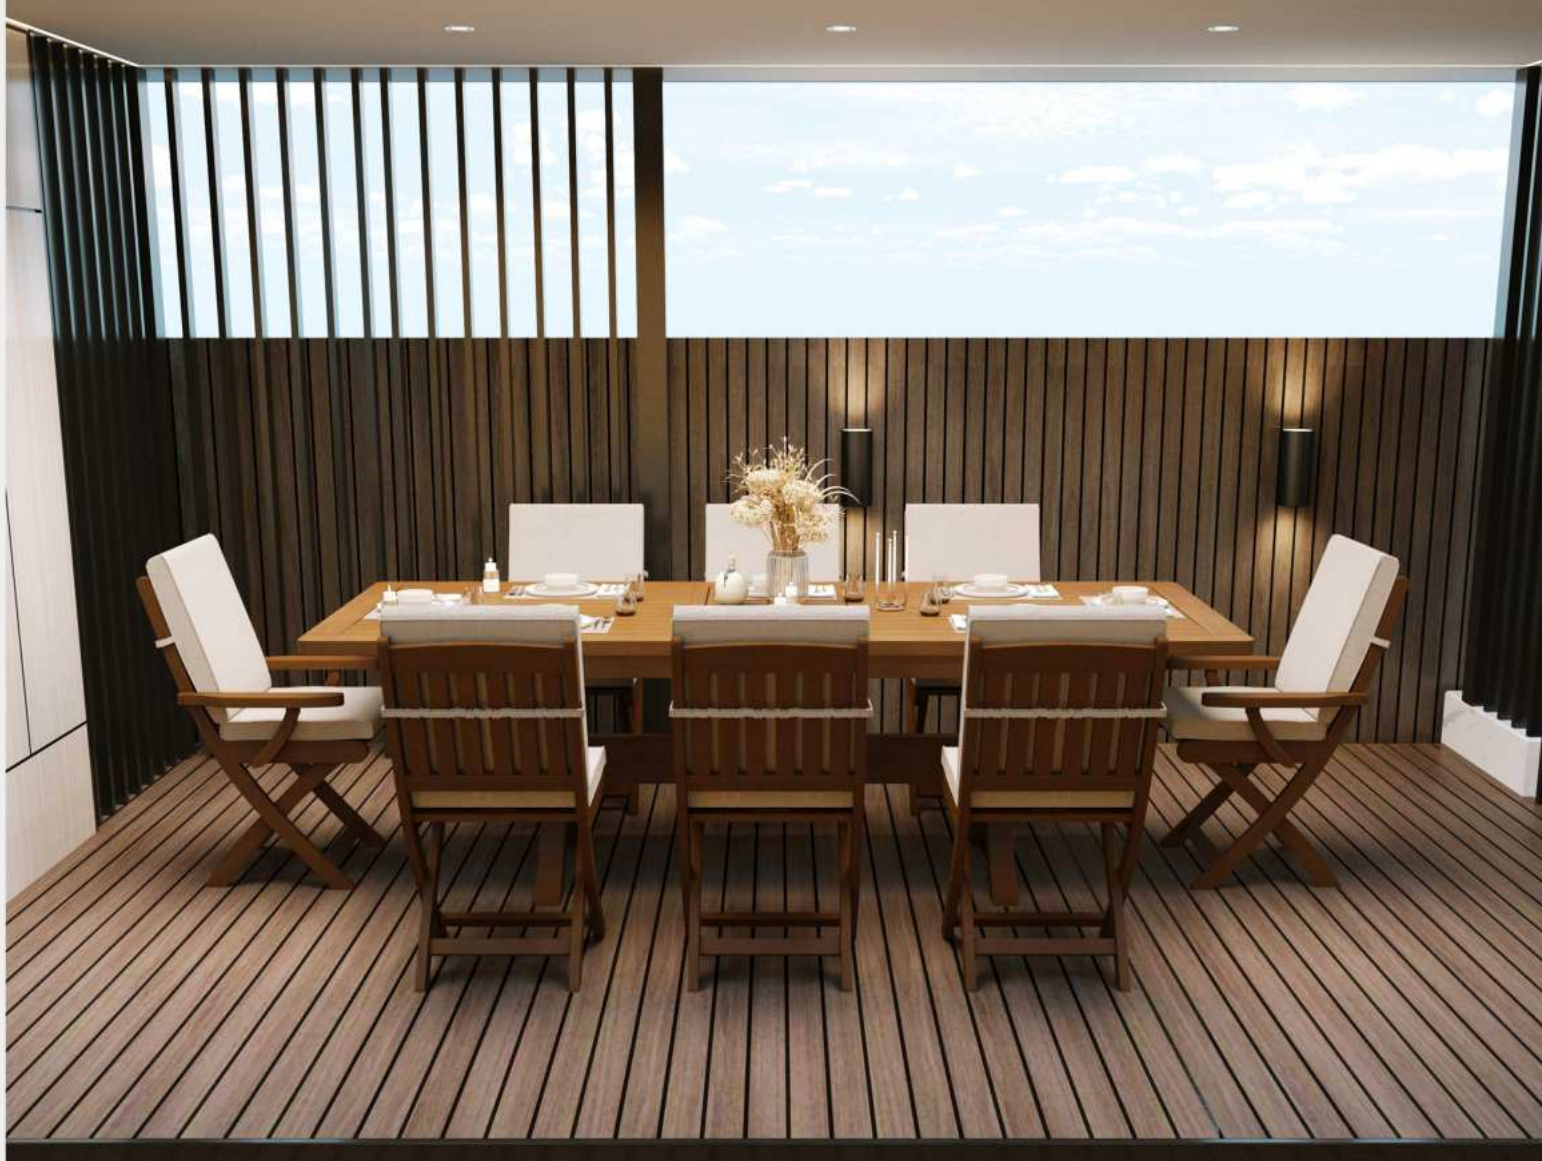

Plenty of Space for Everyone

Millennium Mobilya is a leading brand in high-quality garden furniture that combines aesthetics and comfort for your outdoor spaces. By blending the warmth of nature with modern designs, it offers a unique outdoor experience for its customers. Our extendable dining set, crafted from teak wood, delivers both durability and elegance in one.

This dining set offers a larger table surface with its additional extension piece. Providing high durability against harsh weather conditions, it delivers a long-lasting solution for outdoor use. Prioritizing quality in every detail, Millennium Mobilya designs its products to maximize your enjoyment of your garden.