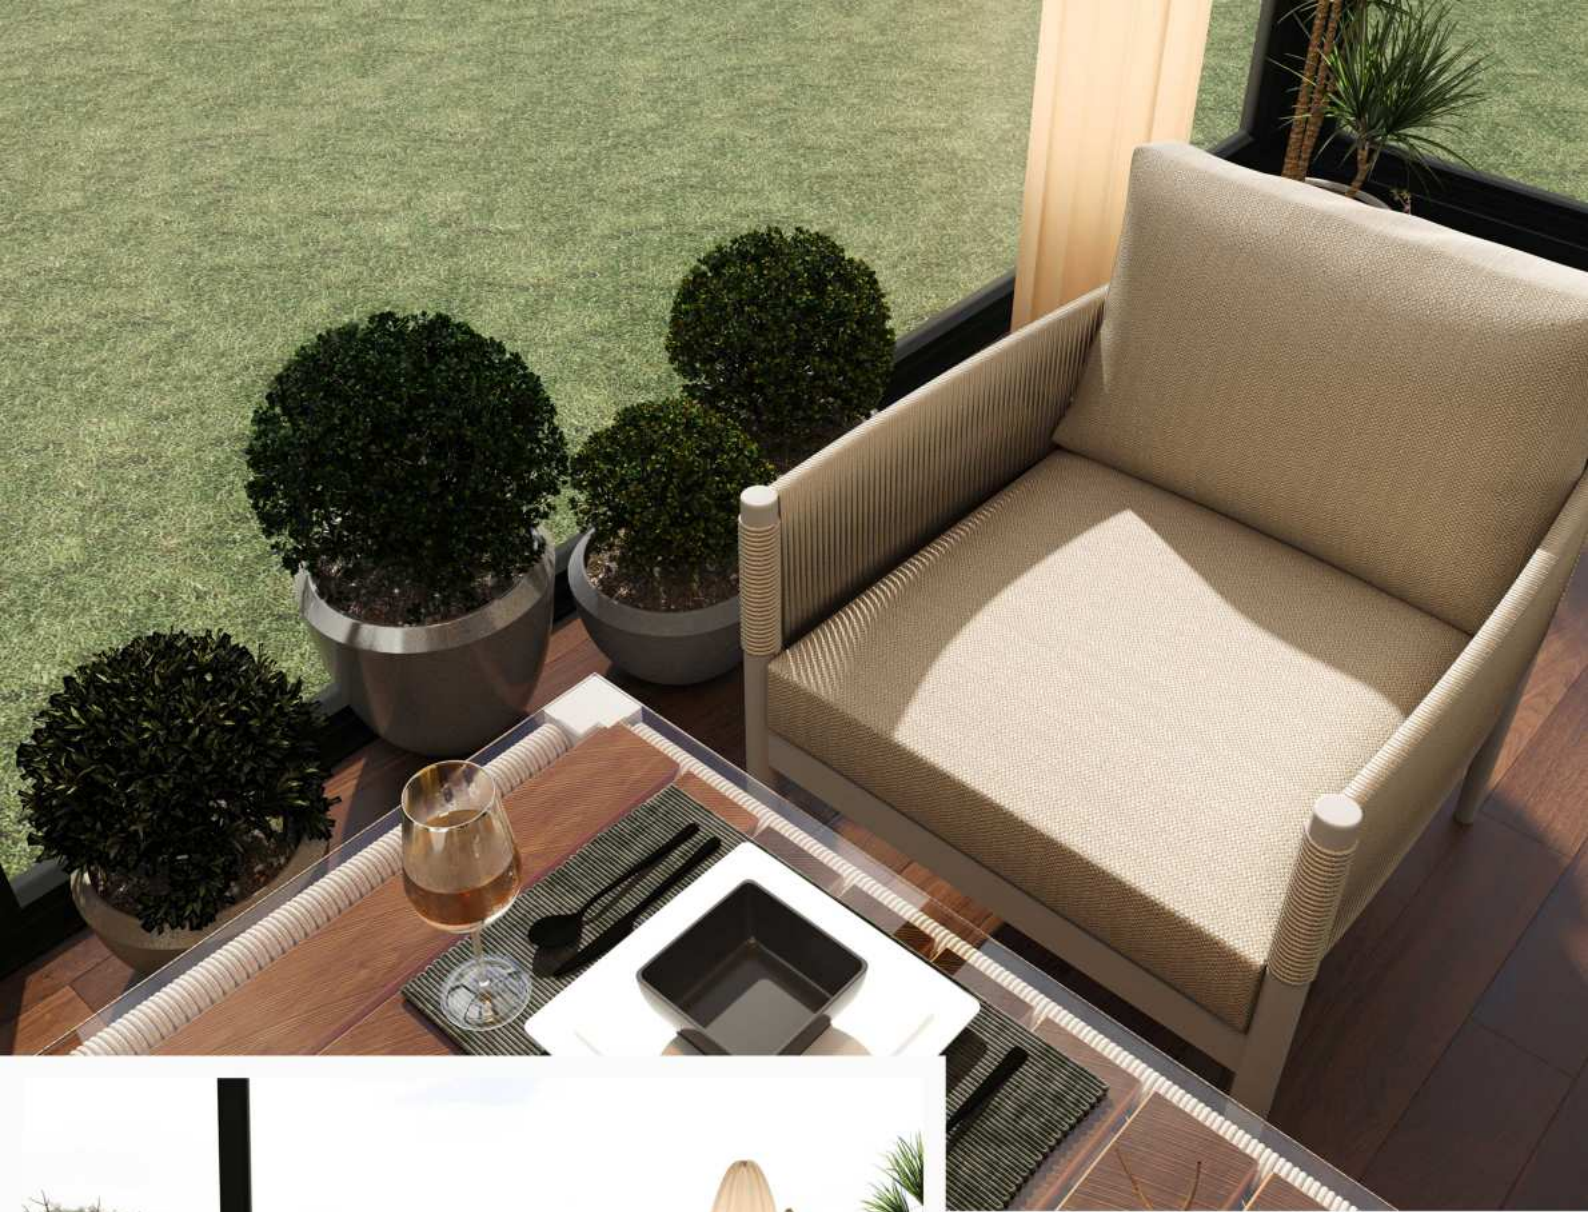

Decorative Elegance

The Efe Seating Set offers decorative elegance with sections wrapped in special acrylic rope. This unique craftsmanship adds a modern touch to the furniture set, allowing you to create an aesthetic atmosphere. The refined details set this piece apart, making your garden truly special.