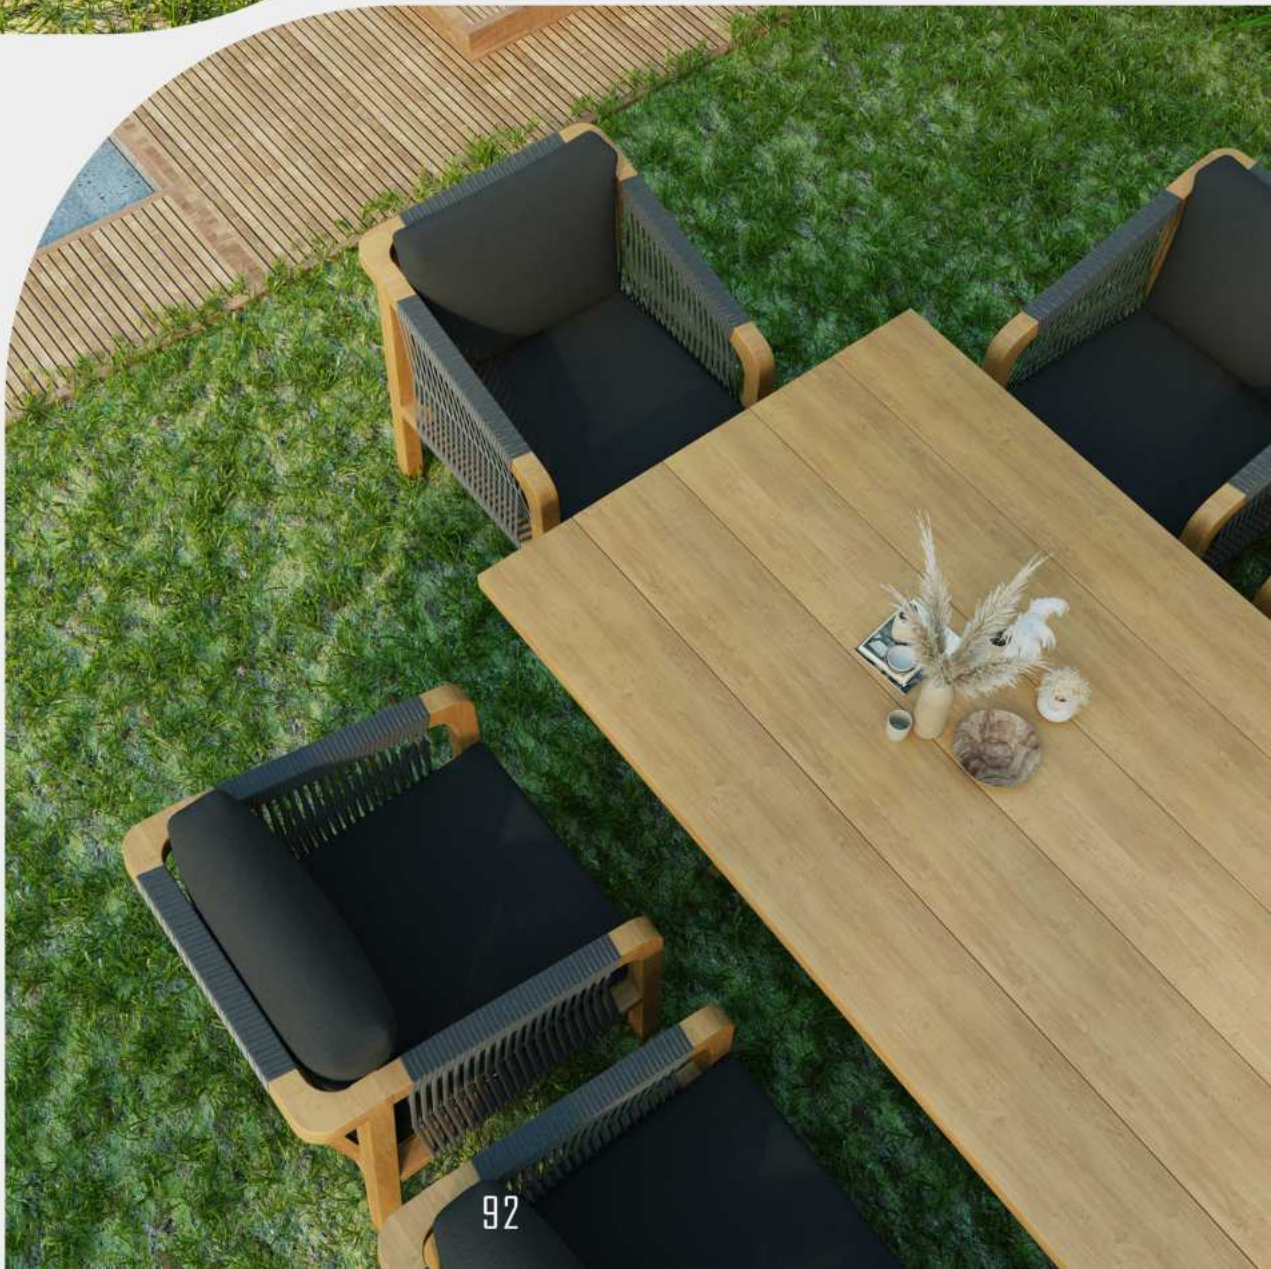

Scan for Details