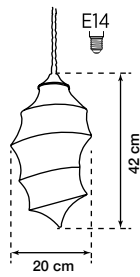

Product Dimensions and Socket Type