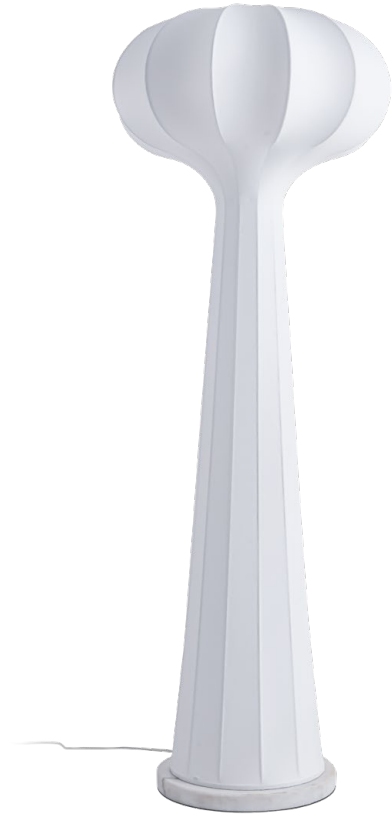

1- Organic shape.

Translucent plastic polymer body.

2- Visible steel substructure

Sturdy yet lightweight steel gives shape to your Bubble Lamp.

3- Polymer shade

Provides a soft, homogeneous light.

A soft glow

Nelson Bubble Lamps are a range of lamps with a variety of spherical silhouettes that emit even quality light. The wide shape of the Nelson Saucer Bubble Pendant and the gently flowing lines of its steel substructure add a pleasant shape and soft light to any interior. This pendant lamp is available in small, medium, large and extra large sizes. George Nelson first designed the series in 1952 when he came across a Swedish style pendant lamp for his office. The high price challenged him and led him to create his own Bubble Lamp series.

NOVA
WHITE POLYMER
TABLE LAMP 30cm
H1T2YRBJM3P-030

NOVA
WHITE POLYMER BALL
TABLE LAMP 30cm
H1T2YRBJM3Y-030

NOVA
WHITE POLYMER TABLE
LAMP 28cm
H1T2YRBJM3Y-028

Product Dimensions and Socket Type

Desk Lamp

Soft Touch MIMOSA

Floor Lamp

Product Dimensions and Socket Type

MIMOSA
WHITE POLYMER
NOTCHING FLOOR LAMP 28cm
H1F6YRBJM30-130

MIMOSA
WHITE POLYMER
MUSHROOM FLOOR LAMP 60cm
H1F6YRBJM30-160

Soft Touch MIMOSA

Floor Lamp

MIMOSA
ELLIPSE WHITE POLYMER
FLOOR LAMP 30cm
H1F2YRBJM3E-143