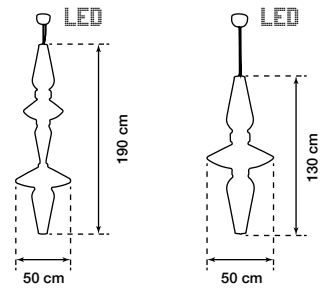

Product Dimensions and Socket Type