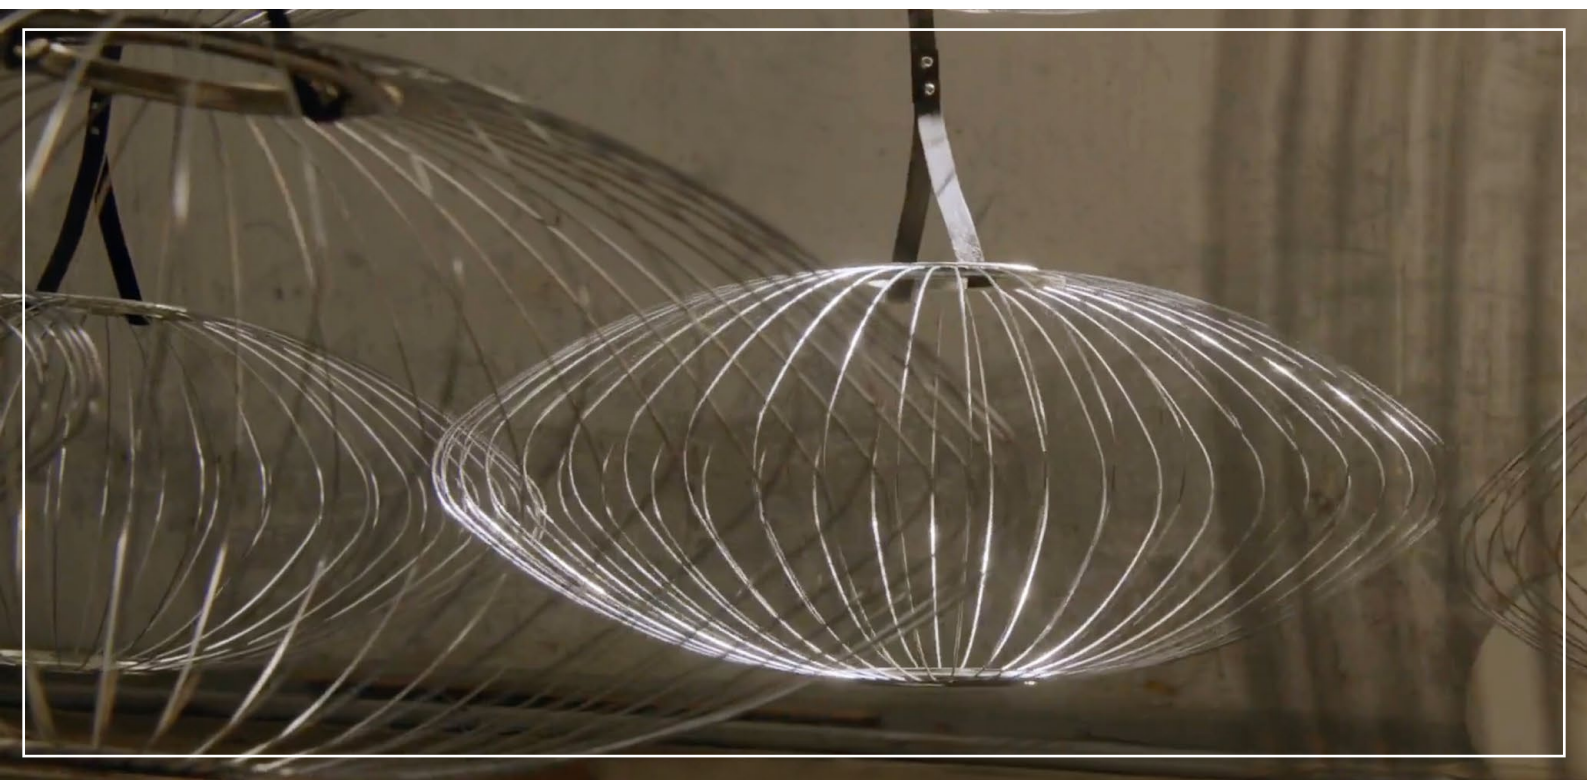

1- Organic shape.

Translucent plastic polymer body.

2- Visible steel substructure

Sturdy yet lightweight steel gives shape to your Bubble Lamp.

3- Polymer shade

Provides a soft, homogeneous light.

A soft glow

Nelson Bubble Lamps are a range of lamps with a variety of spherical silhouettes that emit even quality light. The wide shape of the Nelson Saucer Bubble Pendant and the gently flowing lines of its steel substructure add a pleasant shape and soft light to any interior. This pendant lamp is available in small, medium, large and extra large sizes. George Nelson first designed the series in 1952 when he came across a Swedish style pendant lamp for his office. The high price challenged him and led him to create his own Bubble Lamp series.