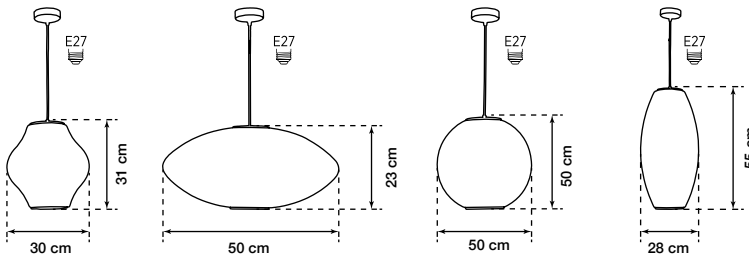

Product Dimensions and Socket Type