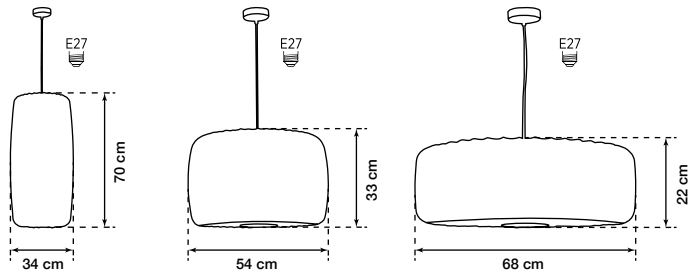

Product Dimensions and Socket Type