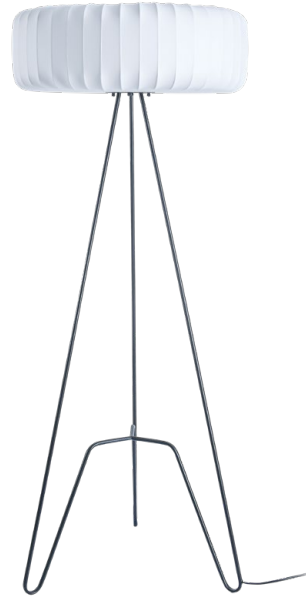

MIMOSA
WHITE POLYMER THREE-LEGGED
FLOOR LAMP 68cm
H1F2YRBJM30-105