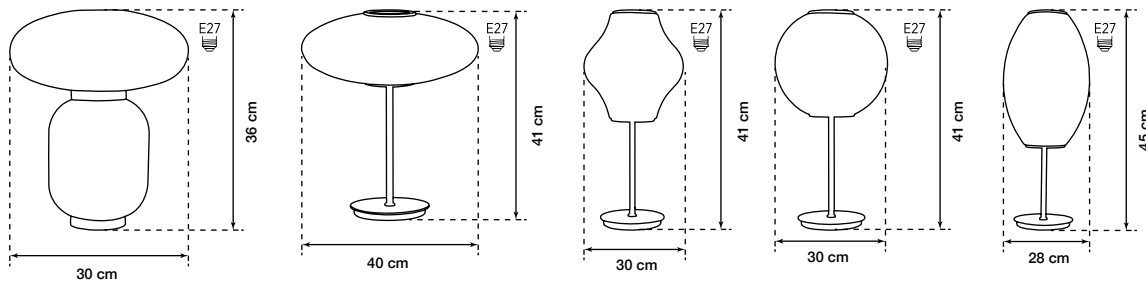

NOVA
WHITE POLYMER
TABLE LAMP 30cm
H1T2YRBJM3P-030

NOVA
WHITE POLYMER BALL
TABLE LAMP 30cm
H1T2YRBJM3Y-030

NOVA
WHITE POLYMER TABLE
LAMP 28cm
H1T2YRBJM3Y-028

Product Dimensions and Socket Type

Desk Lamp

Soft Touch MIMOSA