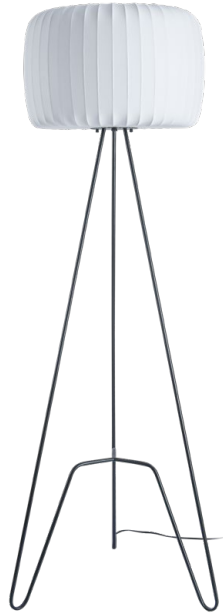

1- Organic shape.

Translucent plastic polymer body.

2- Visible steel substructure

Sturdy yet lightweight steel gives shape to your Bubble Lamp.

3- Polymer shade

Provides a soft, homogeneous light.

A soft glow

Nelson Bubble Lamps are a range of lamps with a variety of spherical silhouettes that emit even quality light. The wide shape of the Nelson Saucer Bubble Pendant and the gently flowing lines of its steel substructure add a pleasant shape and soft light to any interior. This pendant lamp is available in small, medium, large and extra large sizes. George Nelson first designed the series in 1952 when he came across a Swedish style pendant lamp for his office. The high price challenged him and led him to create his own Bubble Lamp series.

Floor Lamp

Product Dimensions and Socket Type

MIMOSA
WHITE POLYMER
NOTCHING FLOOR LAMP 28cm
H1F6YRBJM30-130

MIMOSA
WHITE POLYMER
MUSHROOM FLOOR LAMP 60cm
H1F6YRBJM30-160

Soft Touch MIMOSA

Floor Lamp

MIMOSA
ELLIPSE WHITE POLYMER
FLOOR LAMP 30cm
H1F2YRBJM3E-143

MIMOSA
WHITE POLYMER
FLOORMAR 30cm
H1F2YRBJM30-138

MIMOSA
WHITE POLYMER THREE-
LEGGED FLOOR LAMP 45cm
H1F2YRBJM30-117

MIMOSA
WHITE POLYMER THREE-LEGGED
FLOOR LAMP 68cm
H1F2YRBJM30-105

Product Dimensions and Socket Type