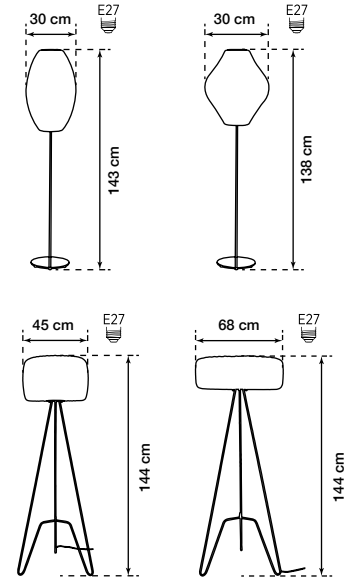

Floor Lamp

Product Dimensions and Socket Type

MIMOSA
WHITE POLYMER
NOTCHING FLOOR LAMP 28cm
H1F6YRBJM30-130

MIMOSA
WHITE POLYMER
MUSHROOM FLOOR LAMP 60cm
H1F6YRBJM30-160

Soft Touch MIMOSA

Floor Lamp

MIMOSA
ELLIPSE WHITE POLYMER
FLOOR LAMP 30cm
H1F2YRBJM3E-143

MIMOSA
WHITE POLYMER
FLOORMAR 30cm
H1F2YRBJM30-138

MIMOSA
WHITE POLYMER THREE-
LEGGED FLOOR LAMP 45cm
H1F2YRBJM30-117

MIMOSA
WHITE POLYMER THREE-LEGGED
FLOOR LAMP 68cm
H1F2YRBJM30-105

Product Dimensions and Socket Type