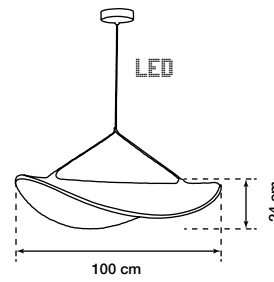

GALAXY
WHITE POLYMER WAVE
PENDANT 100cm
H1C6YRBJRS0-100

Product Dimensions and Socket Type