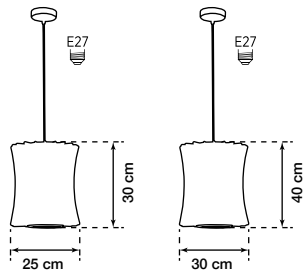

Product Dimensions and Socket Type

Pendant Chandelier

Soft Touch ORBIT

ORBIT
WHITE POLYMER CYLINDER
PENDANT 30cm
H1C2YRBJRSC-030

ORBIT
WHITE POLYMER CYLINDER
PENDANT 40cm
H1C2YRBJRSC-040

Product Dimensions and Socket Type