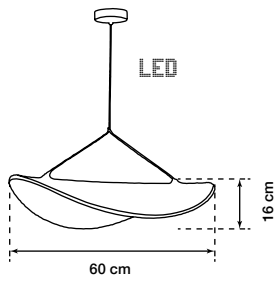

GALAXY
WHITE POLYMER WAVE
PENDANT 100cm
H1C6YRBJRS0-100

Product Dimensions and Socket Type