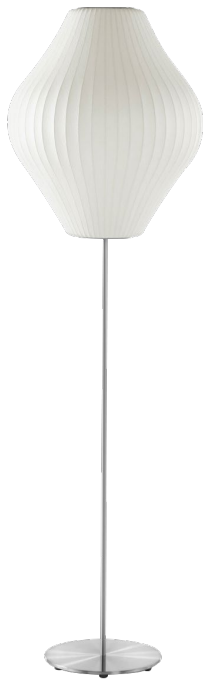

1- Organic shape.

Translucent plastic polymer body.

2- Visible steel substructure

Sturdy yet lightweight steel gives shape to your Bubble Lamp.

3- Polymer shade

Provides a soft, homogeneous light.

A soft glow

Nelson Bubble Lamps are a range of lamps with a variety of spherical silhouettes that emit even quality light. The wide shape of the Nelson Saucer Bubble Pendant and the gently flowing lines of its steel substructure add a pleasant shape and soft light to any interior. This pendant lamp is available in small, medium, large and extra large sizes. George Nelson first designed the series in 1952 when he came across a Swedish style pendant lamp for his office. The high price challenged him and led him to create his own Bubble Lamp series.

NOVA
WHITE POLYMER
TABLE LAMP 30cm
H1T2YRBJM3P-030

NOVA
WHITE POLYMER BALL
TABLE LAMP 30cm
H1T2YRBJM3Y-030

NOVA
WHITE POLYMER TABLE
LAMP 28cm
H1T2YRBJM3Y-028

Product Dimensions and Socket Type

Desk Lamp

Soft Touch MIMOSA

Floor Lamp

Product Dimensions and Socket Type

MIMOSA
WHITE POLYMER
NOTCHING FLOOR LAMP 28cm
H1F6YRBJM30-130

MIMOSA
WHITE POLYMER
MUSHROOM FLOOR LAMP 60cm
H1F6YRBJM30-160

Soft Touch MIMOSA

Floor Lamp

MIMOSA
ELLIPSE WHITE POLYMER
FLOOR LAMP 30cm
H1F2YRBJM3E-143