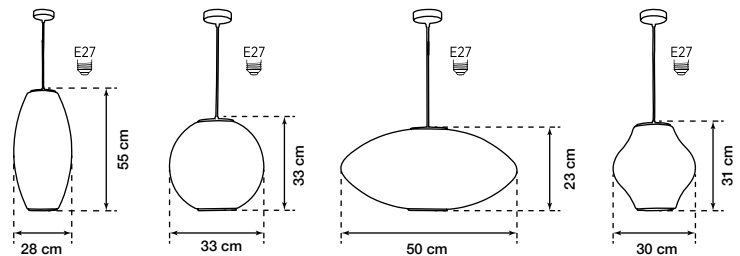

Product Dimensions and Socket Type