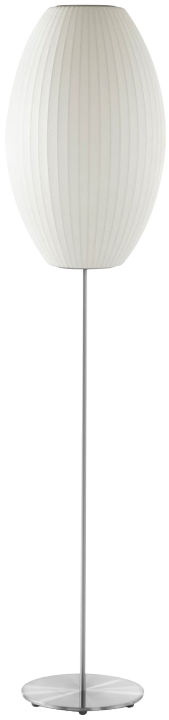

1- Organic shape.

Translucent plastic polymer body.

2- Visible steel substructure

Sturdy yet lightweight steel gives shape to your Bubble Lamp.

3- Polymer shade

Provides a soft, homogeneous light.

A soft glow

Nelson Bubble Lamps are a range of lamps with a variety of spherical silhouettes that emit even quality light. The wide shape of the Nelson Saucer Bubble Pendant and the gently flowing lines of its steel substructure add a pleasant shape and soft light to any interior. This pendant lamp is available in small, medium, large and extra large sizes. George Nelson first designed the series in 1952 when he came across a Swedish style pendant lamp for his office. The high price challenged him and led him to create his own Bubble Lamp series.

NOVA
WHITE POLYMER
TABLE LAMP 30cm
H1T2YRBJM3P-030

NOVA
WHITE POLYMER BALL
TABLE LAMP 30cm
H1T2YRBJM3Y-030

NOVA
WHITE POLYMER TABLE
LAMP 28cm
H1T2YRBJM3Y-028

Product Dimensions and Socket Type

Desk Lamp

Soft Touch MIMOSA

Floor Lamp

Product Dimensions and Socket Type

MIMOSA
WHITE POLYMER
NOTCHING FLOOR LAMP 28cm
H1F6YRBJM30-130

MIMOSA
WHITE POLYMER
MUSHROOM FLOOR LAMP 60cm
H1F6YRBJM30-160

Soft Touch MIMOSA

Floor Lamp

MIMOSA
ELLIPSE WHITE POLYMER
FLOOR LAMP 30cm
H1F2YRBJM3E-143