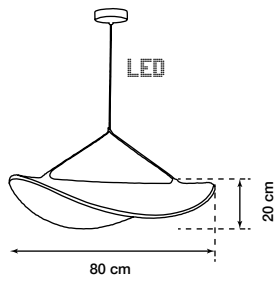

GALAXY
WHITE POLYMER WAVE
PENDANT 100cm
H1C6YRBJRS0-100

Product Dimensions and Socket Type