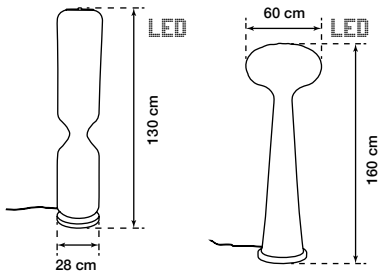

NOVA
WHITE POLYMER
TABLE LAMP 30cm
H1T2YRBJM3P-030

NOVA
WHITE POLYMER BALL
TABLE LAMP 30cm
H1T2YRBJM3Y-030

NOVA
WHITE POLYMER TABLE
LAMP 28cm
H1T2YRBJM3Y-028

Product Dimensions and Socket Type

Desk Lamp

Soft Touch MIMOSA

Floor Lamp

Product Dimensions and Socket Type

MIMOSA
WHITE POLYMER
NOTCHING FLOOR LAMP 28cm
H1F6YRBJM30-130

MIMOSA
WHITE POLYMER
MUSHROOM FLOOR LAMP 60cm
H1F6YRBJM30-160

Soft Touch MIMOSA

Floor Lamp

MIMOSA
ELLIPSE WHITE POLYMER
FLOOR LAMP 30cm
H1F2YRBJM3E-143