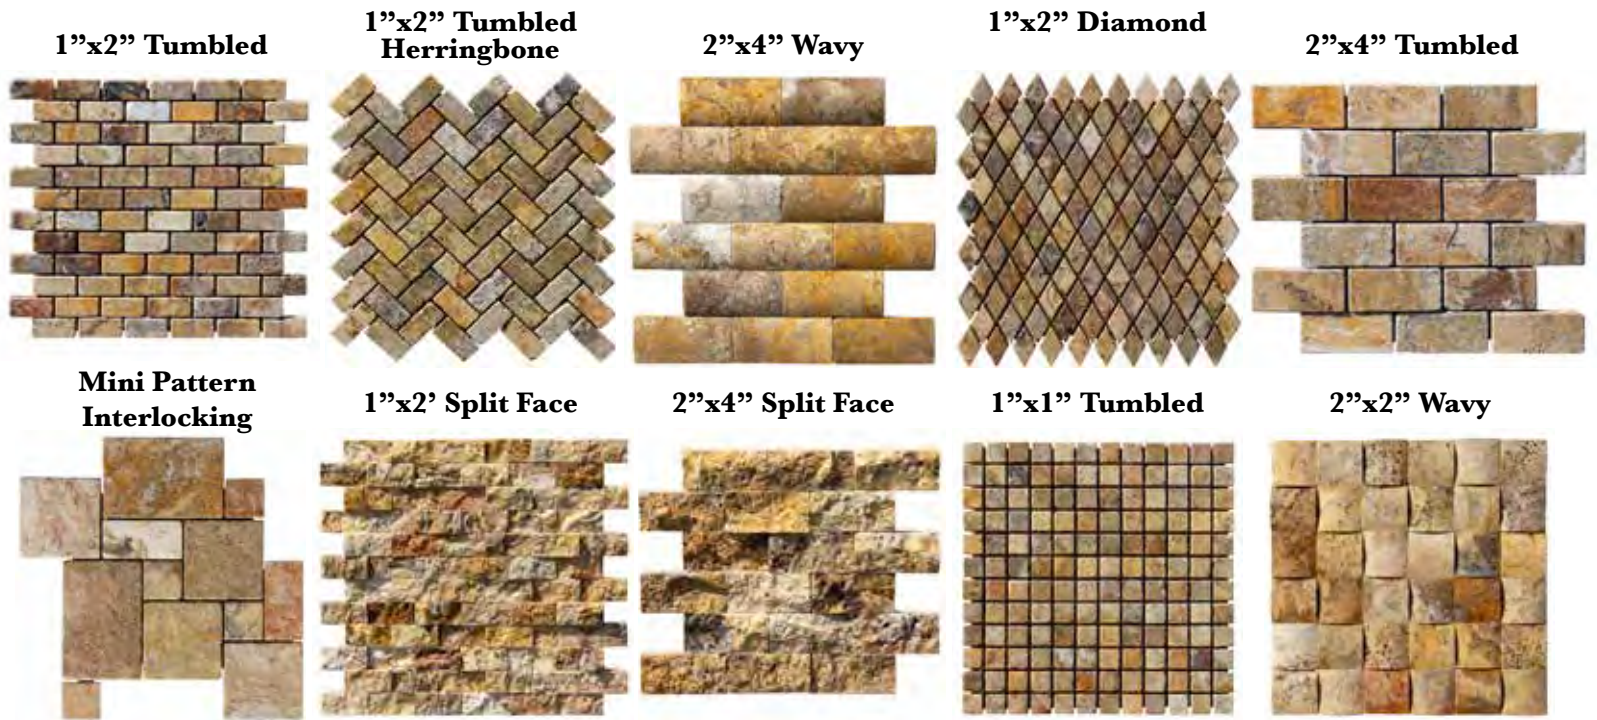

12x12, 12x24, 18x18

Tumbled

12x12, 12x24, 16x24

**Versailles Pattern
Brushed & Chiseled**

8x8, 8x16, 16x16, 16x24

**Versailles Pattern
Filled/Honed**

8x8, 8x16, 16x16, 16x24

**Versailles Pattern
Tumbled**

8x8, 8x16, 16x16, 16x24

4"x4" Tumbled

6"x6" Tumbled

3"x6" Tumbled

Autumn Leaves

Mosaics

Trim

Needle