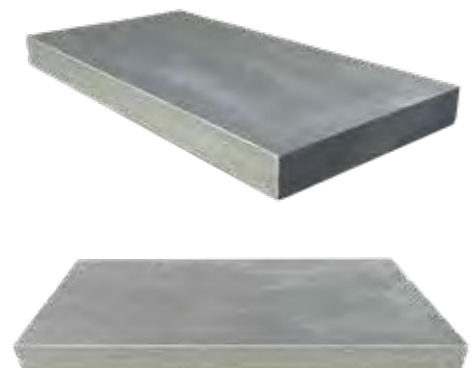

Modern Flamed Edge Coping

Single Sided Modern Coping:
5CM Thick: 12x24, 16x24