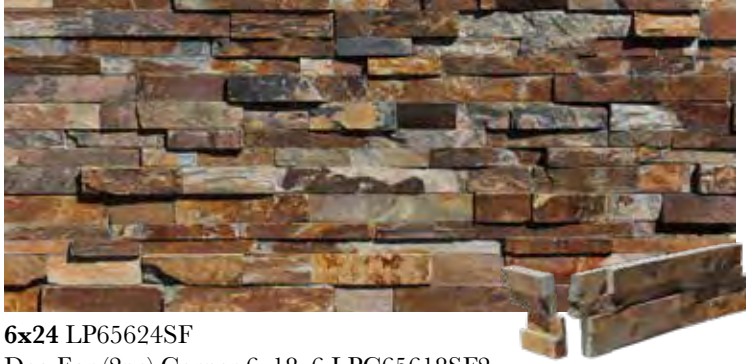

Green Quartz

6x24 LP51624SF
Dog Ear (2pc) Corner 6x18x6 LPC51618SF2

**Multicolor
(Slate)**

6x24 LP61624SF
Dog Ear (2pc) Corner 6x18x6 LPC61618SF2

Ledger Panels & Corners

**Natural Gold
(Slate)**

6x24 LP65624SF
Dog Ear (2pc) Corner **6x18x6 LPC65618SF2**