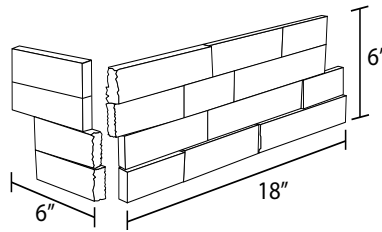

4" x Free Length x 1"
1074FREESF (Sold by 3.25 sqft bundle)

**Desert Sand Split face
(Limestone)**

4" x Free Length x 1"
2774FREESF (Sold by 3.25 sqft bundle)

Ledger Panel Information

Ledger Panel

Dog Ear Corner 2PC