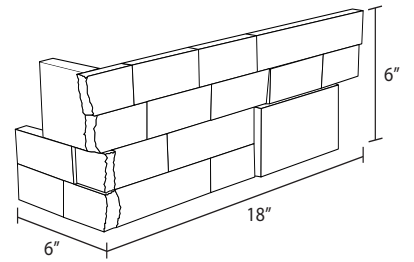

Glued "L" Corner