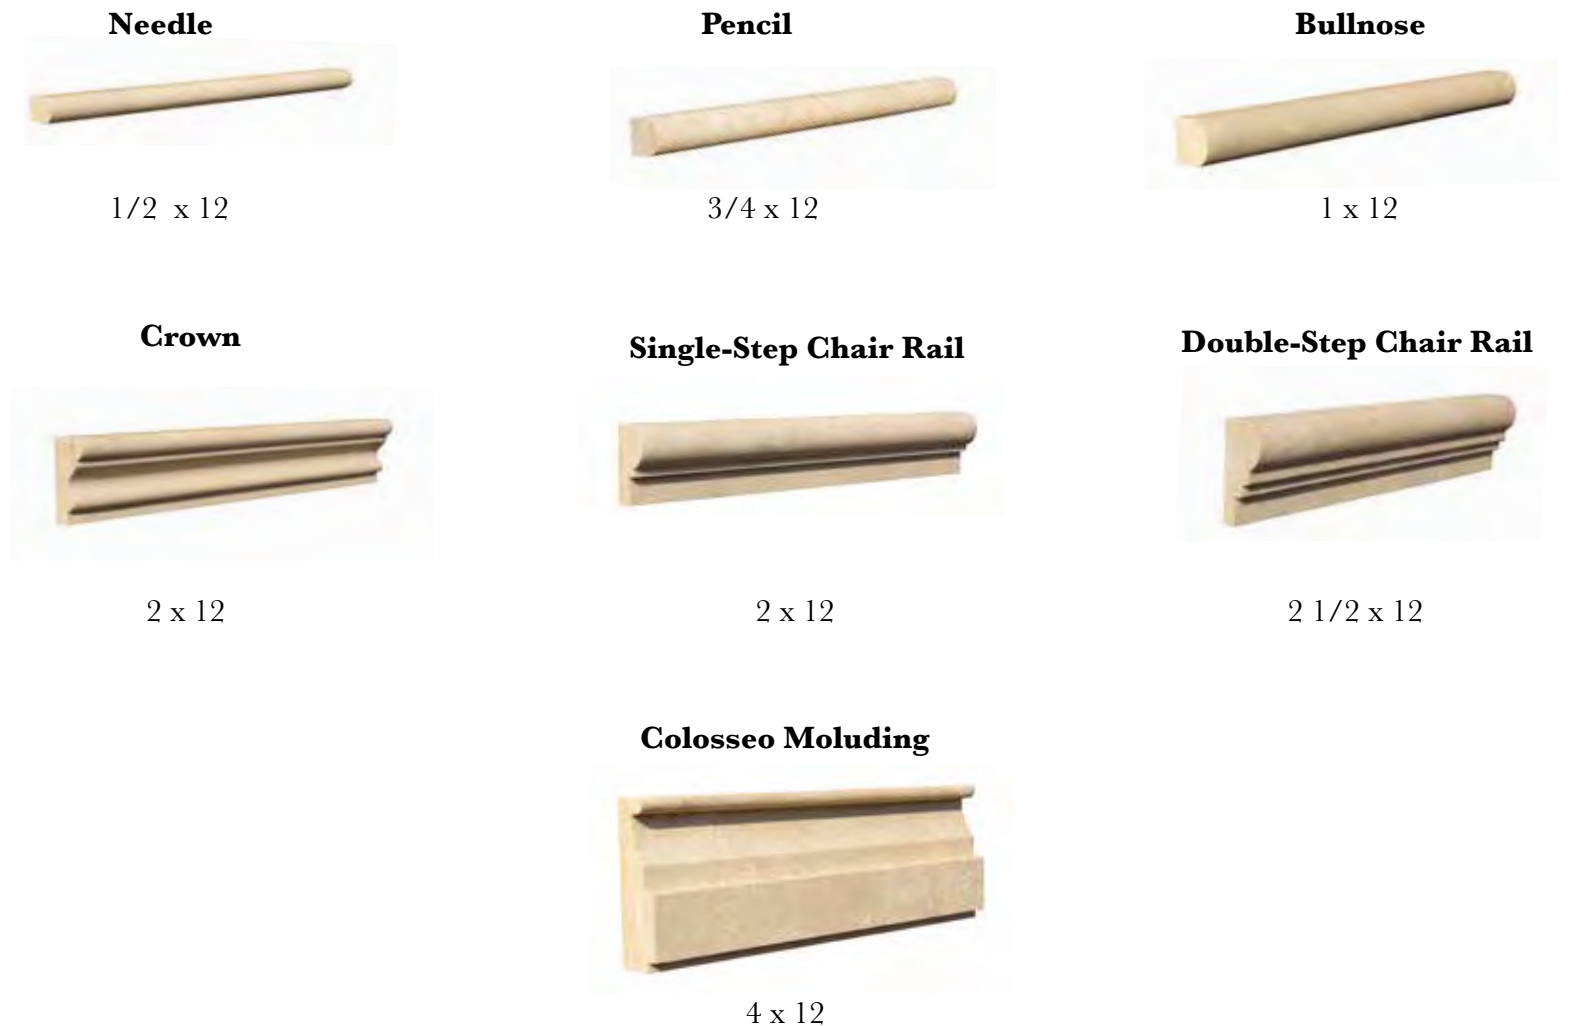

Filled/Honed

12x12, 12x24, 18x18, 24x24

Tumbled

12x12, 18x18, 12x24, 16x24

**Versailles Pattern
Brushed & Chiseled**

8x8, 8x16, 16x16, 16x24

**Versailles Pattern
Filled/Honed**

8x8, 8x16, 16x16, 16x24

**Versailles Pattern
Tumbled**

8x8, 8x16, 16x16, 16x24

4"x4" Tumbled

6"x6" Tumbled

3"x6" Tumbled

Cordoba Cream (Light)

Mosaics

Trim