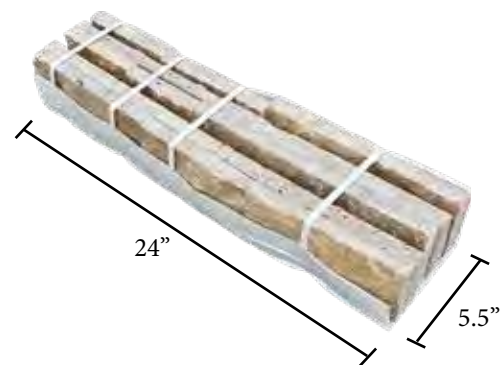

Glued "L" Corner

Ledger Panel & Dog Ear Corner 2PC Packaging

Glued "L" Corner Packaging

Free Length Panel Information & Packaging

4" x Free Length x 1" = 3.25 sqft bundle
(All pieces vary in size per a bundle)