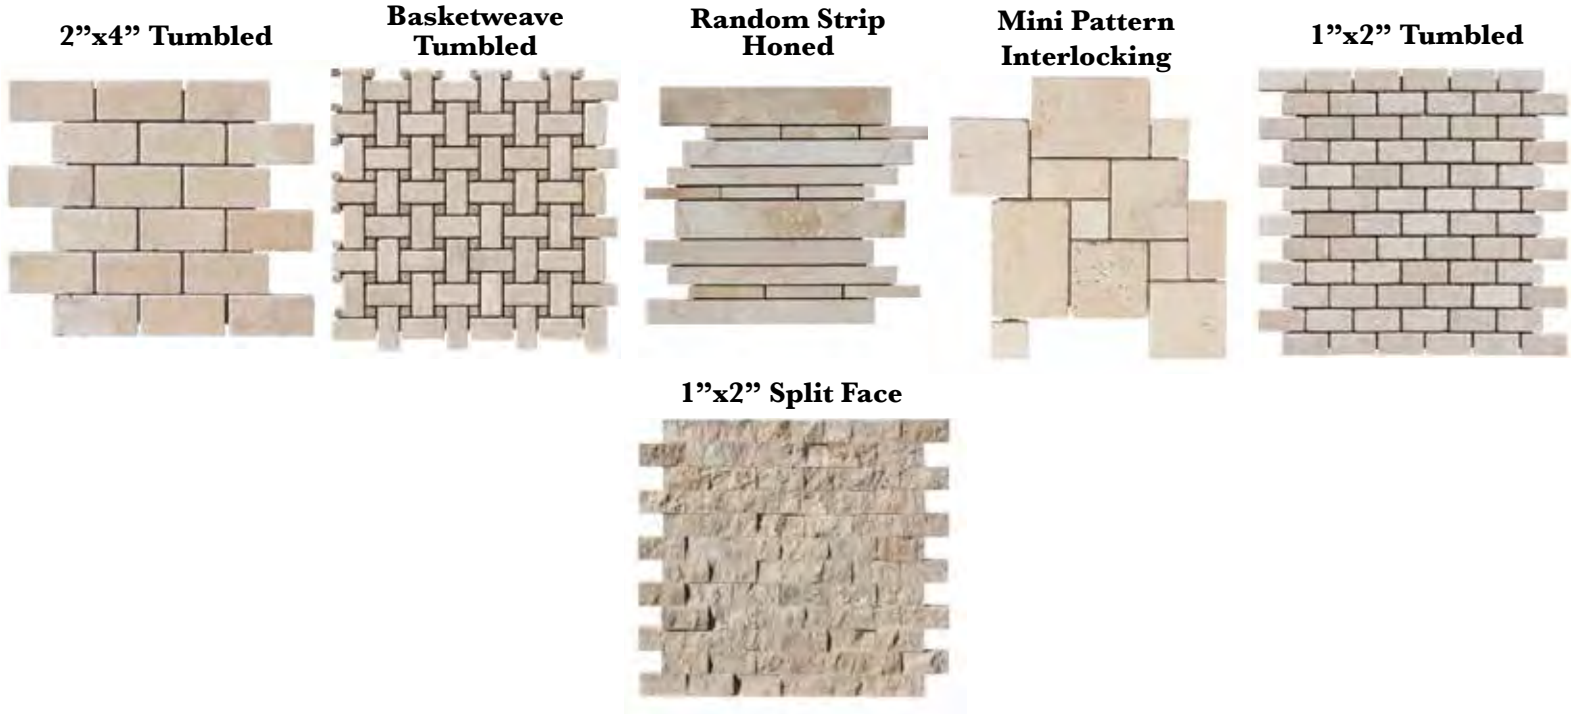

Filled/Honed

12x12, 12x24, 18x18, 24x24

Tumbled

12x12, 18x18, 12x24, 16x24

**Versailles Pattern
Brushed & Chiseled**

8x8, 8x16, 16x16, 16x24

**Versailles Pattern
Filled/Honed**

8x8, 8x16, 16x16, 16x24

**Versailles Pattern
Tumbled**

8x8, 8x16, 16x16, 16x24

4"x4" Tumbled

6"x6" Tumbled

3"x6" Tumbled

Cordoba Cream (Light)

Mosaics

Trim