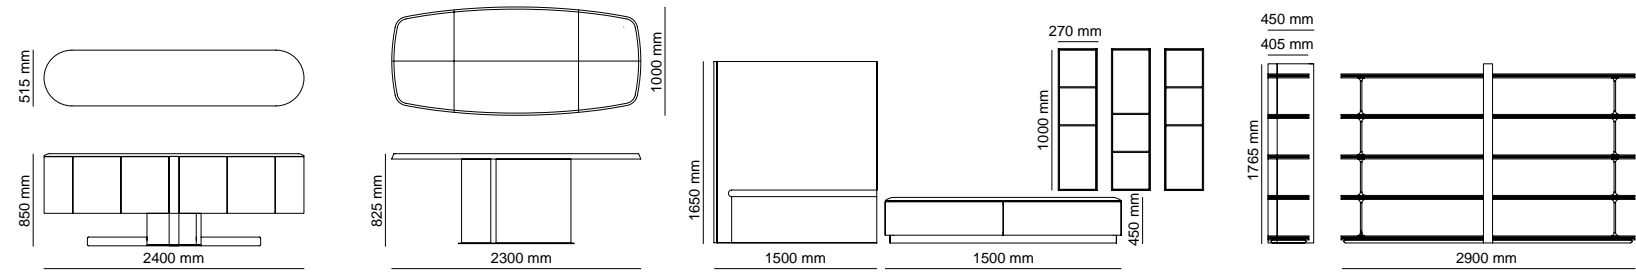

_ODEON

FINISHES | Mocha Oak
TRAVERTINE
METALS | Satine Gold