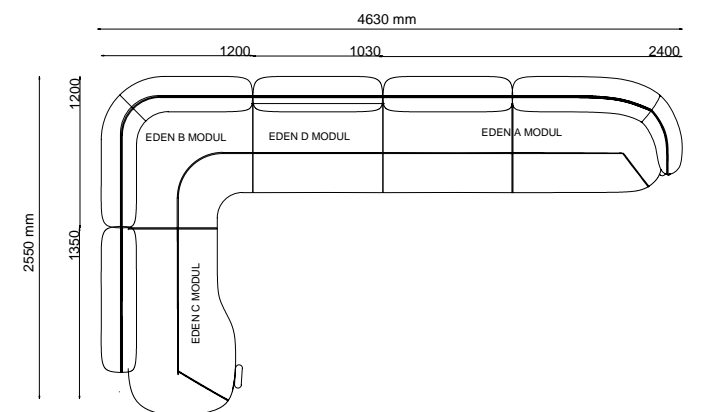

_OTTO CHAIR
| W 50 - H 85 - D 55 cm

_STOA CHAIR
| W 41 - H 80 - D 44 cm

HOMAGE

2024
NEW COLLECTION

TECHNICAL
DETAILS

_EDEN

_ERA

2330 mm
ERA - 3 SEATER