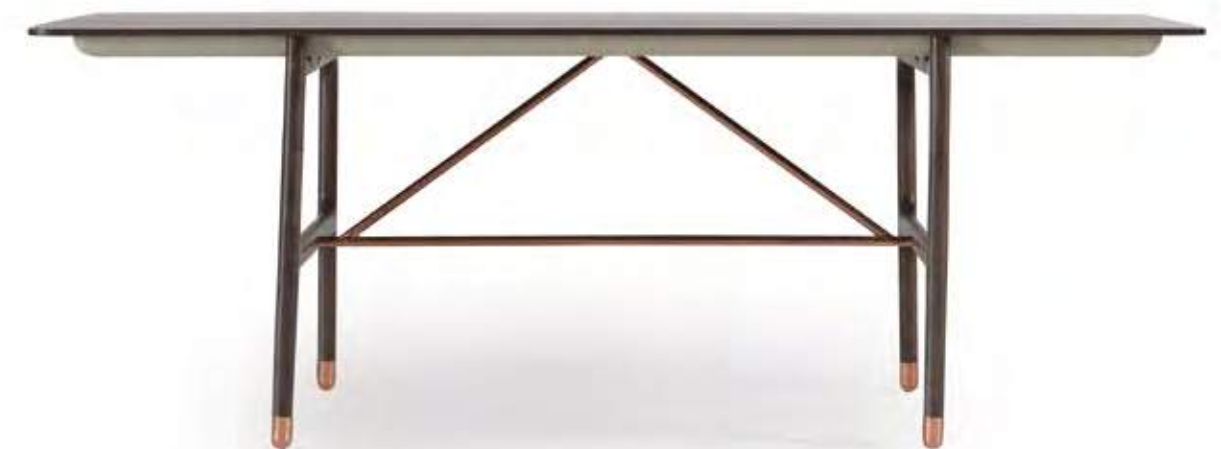

_DIAMOND DINING ROOM

HOMAGE

Console | Table | Chair

Diamond, which has convex design lines, is adorned with natural walnut solid details. It opens the door of your living spaces with its bronze metal legs and lacquered body structure.