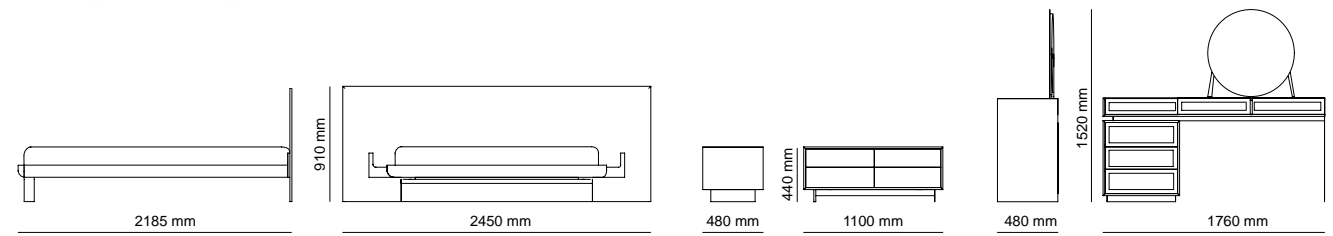

_ERA

FINISHES | Thermo Oak
TRAVERTINE
GLASSES | Fusion Glass, Bronze Glass
METALS | Brush Gold