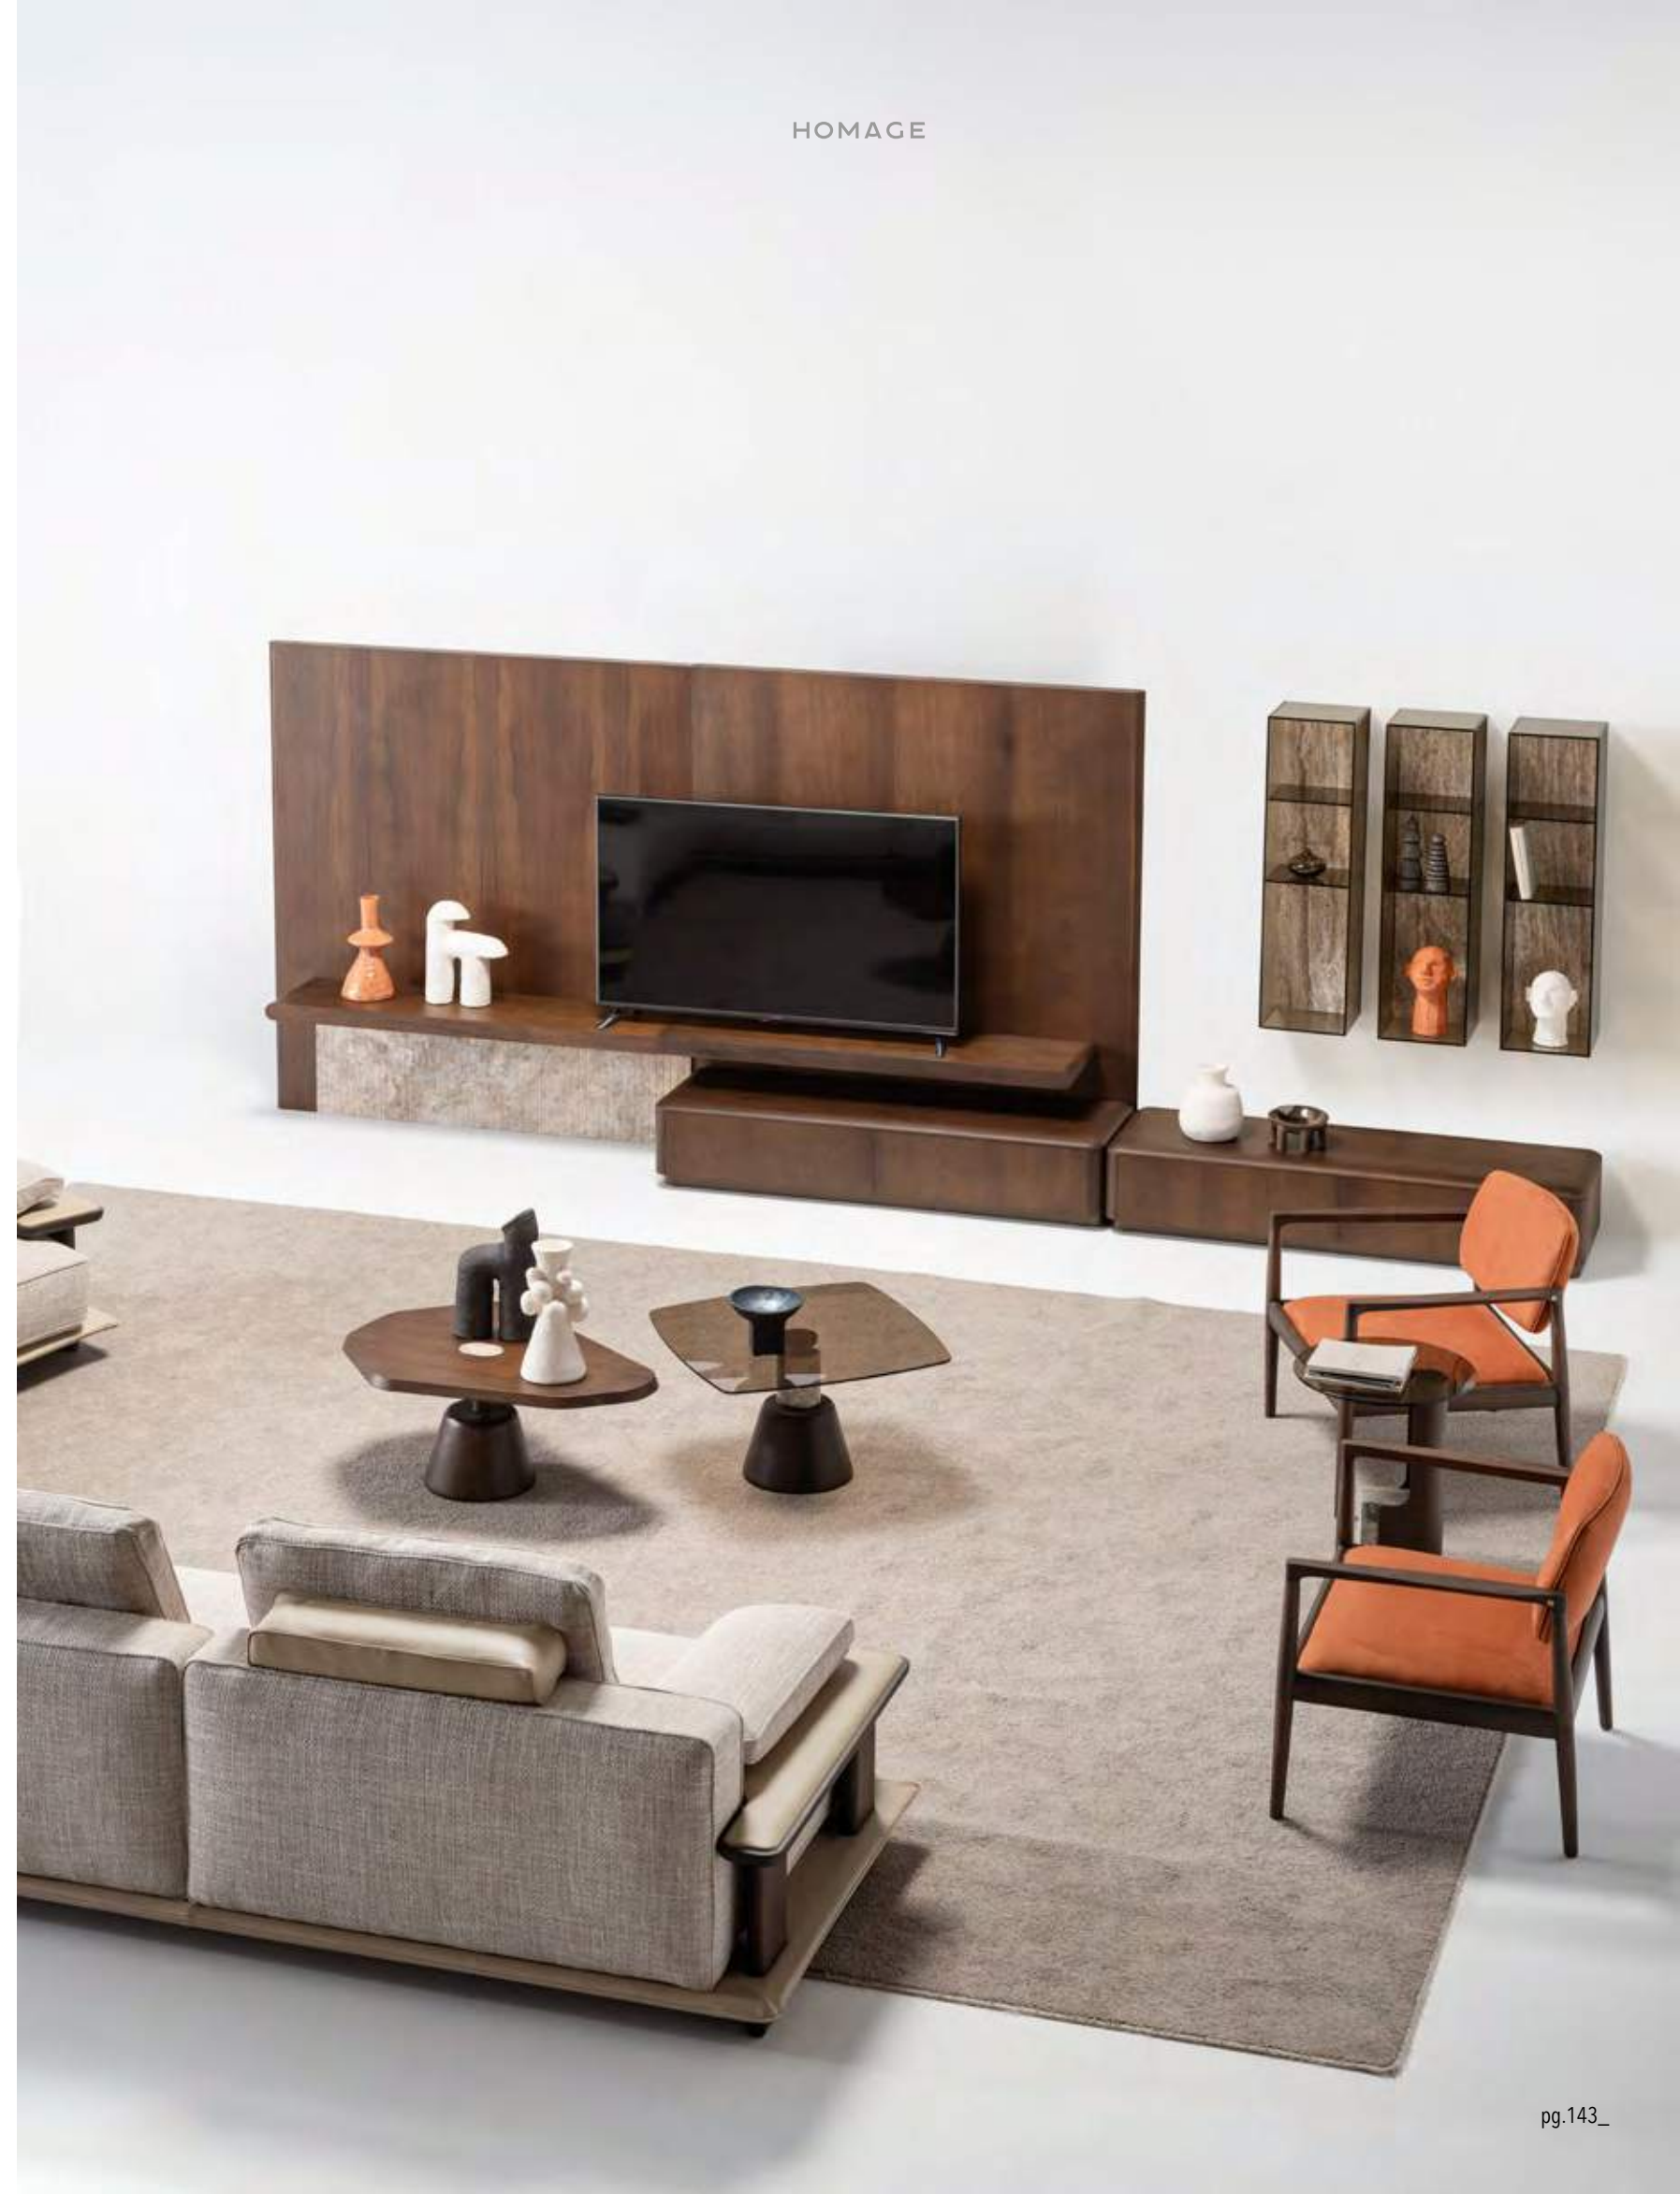

LIVELY ENVIRONMENT

Odeon appeals to those whose sense of design favors simplicity. Antique gold metal details were used in the product, which has elegant lines. Also it adds extra-ordinary function to your living room with its glass shelf.