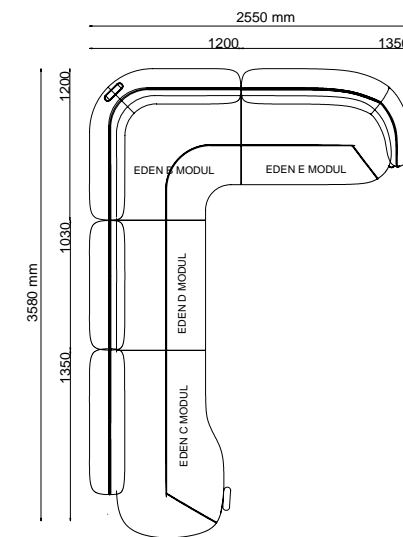

_OTTO CHAIR
| W 50 - H 85 - D 55 cm

_STOA CHAIR
| W 41 - H 80 - D 44 cm

HOMAGE

2024
NEW COLLECTION

TECHNICAL
DETAILS

_EDEN

_ERA

2330 mm
ERA - 3 SEATER