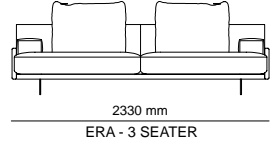

_OTTO CHAIR
| W 50 - H 85 - D 55 cm

_STOA CHAIR
| W 41 - H 80 - D 44 cm

HOMAGE

2024
NEW COLLECTION

TECHNICAL
DETAILS

_EDEN

_ERA

2330 mm
ERA - 3 SEATER