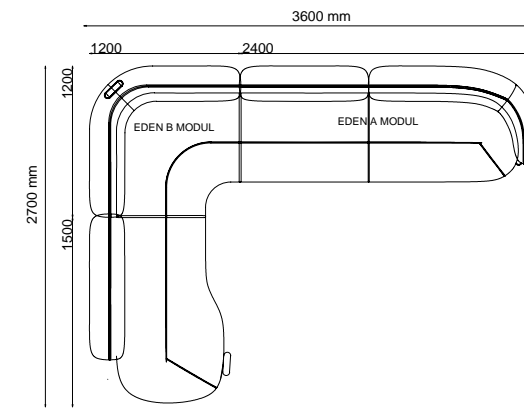

_OTTO CHAIR
| W 50 - H 85 - D 55 cm

_STOA CHAIR
| W 41 - H 80 - D 44 cm

HOMAGE

2024
NEW COLLECTION

TECHNICAL
DETAILS

_EDEN

_ERA

2330 mm
ERA - 3 SEATER