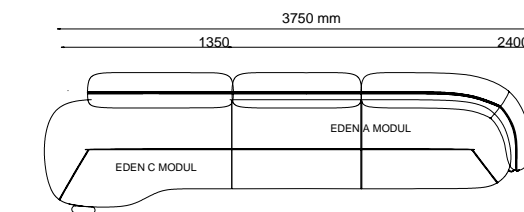

_OTTO CHAIR
| W 50 - H 85 - D 55 cm

_STOA CHAIR
| W 41 - H 80 - D 44 cm

HOMAGE

2024
NEW COLLECTION

TECHNICAL
DETAILS

_EDEN

_ERA

2330 mm
ERA - 3 SEATER