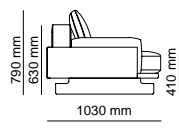

_OTTO CHAIR
| W 50 - H 85 - D 55 cm

_STOA CHAIR
| W 41 - H 80 - D 44 cm

HOMAGE

2024
NEW COLLECTION

TECHNICAL
DETAILS

_EDEN

_ERA

2330 mm
ERA - 3 SEATER