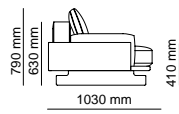

2060 mm
ERA C MODULE