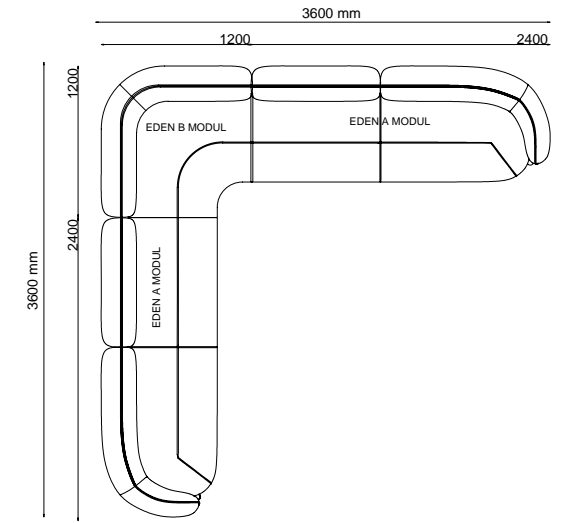

_OTTO CHAIR
| W 50 - H 85 - D 55 cm

_STOA CHAIR
| W 41 - H 80 - D 44 cm

HOMAGE

2024
NEW COLLECTION

TECHNICAL
DETAILS

_EDEN

_ERA

2330 mm
ERA - 3 SEATER