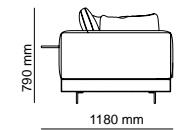

_ERA

_ERA CORNER

_EDESSA

1180 mm

_EDESSA CORNER

_DIAMOND