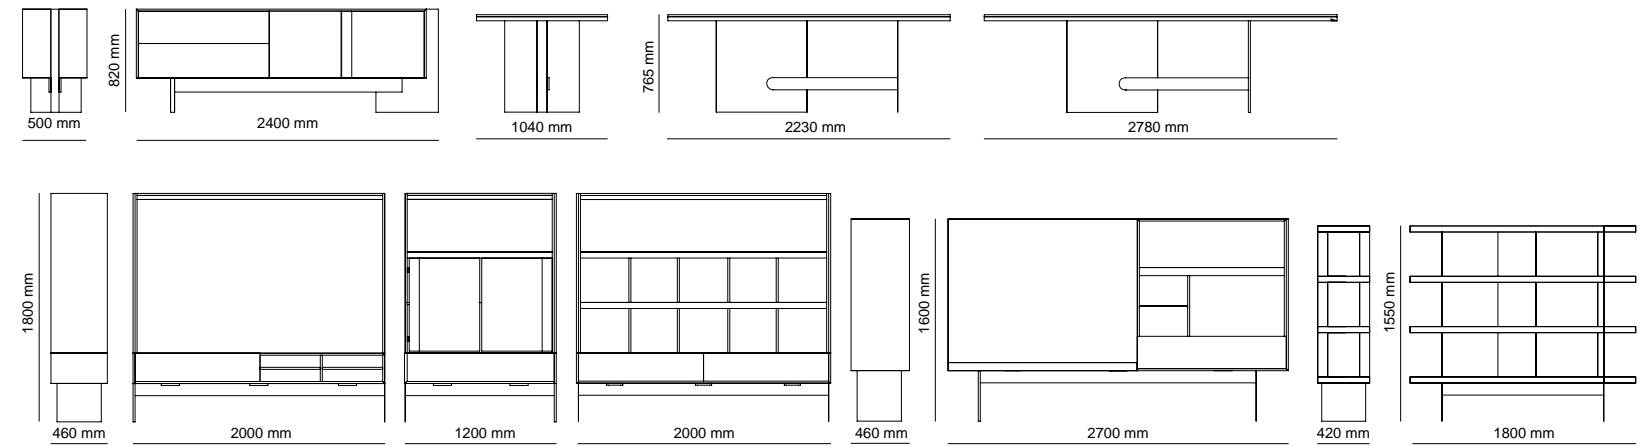

_ERA

FINISHES | Thermo Oak
TRAVERTINE
GLASSES | Fusion Glass, Bronze Glass
METALS | Brush Gold