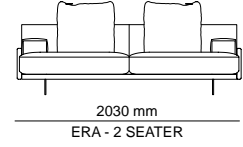

_OTTO CHAIR
| W 50 - H 85 - D 55 cm

_STOA CHAIR
| W 41 - H 80 - D 44 cm

HOMAGE

2024
NEW COLLECTION

TECHNICAL
DETAILS

_EDEN

_ERA

2330 mm
ERA - 3 SEATER