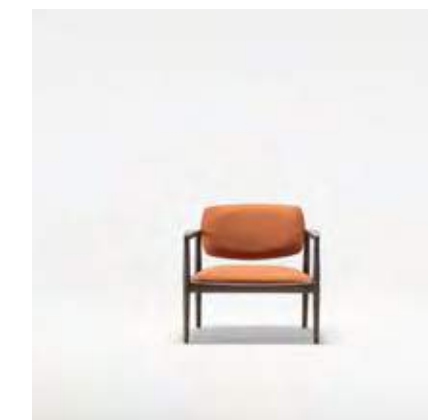

_ODEON ARMCHAIR | W 76 - H 75 - D 67 cm