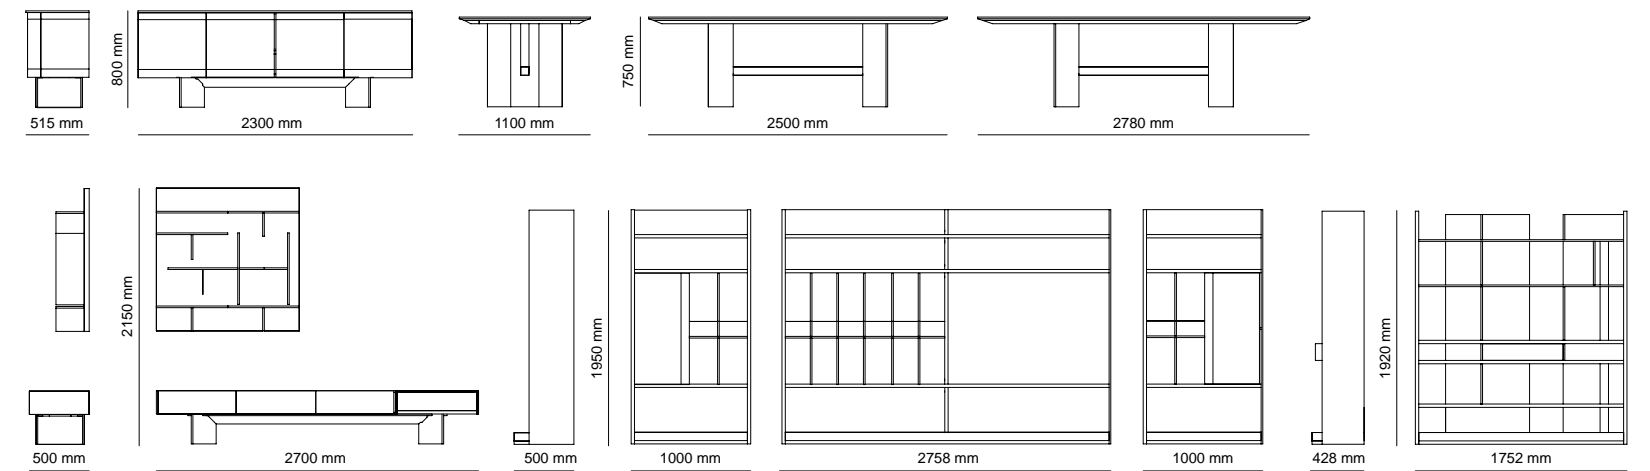

_EDESSA

FINISHES | Intra Oak
TRAVERTINE
GLASSES | Bronze Glass
METALS | Bronze Metal