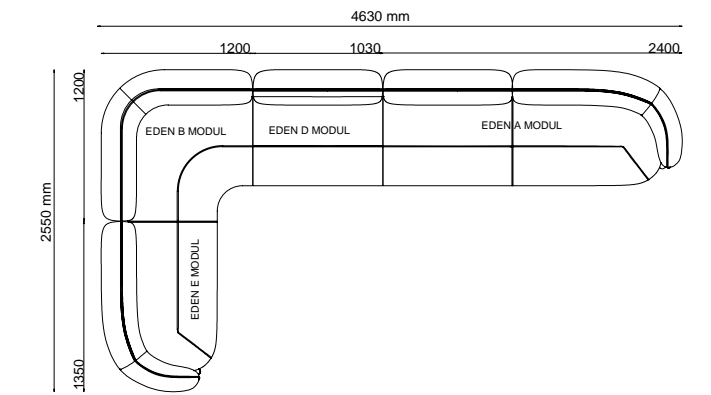

_OTTO CHAIR
| W 50 - H 85 - D 55 cm

_STOA CHAIR
| W 41 - H 80 - D 44 cm

HOMAGE

2024
NEW COLLECTION

TECHNICAL
DETAILS

_EDEN

_ERA

2330 mm
ERA - 3 SEATER