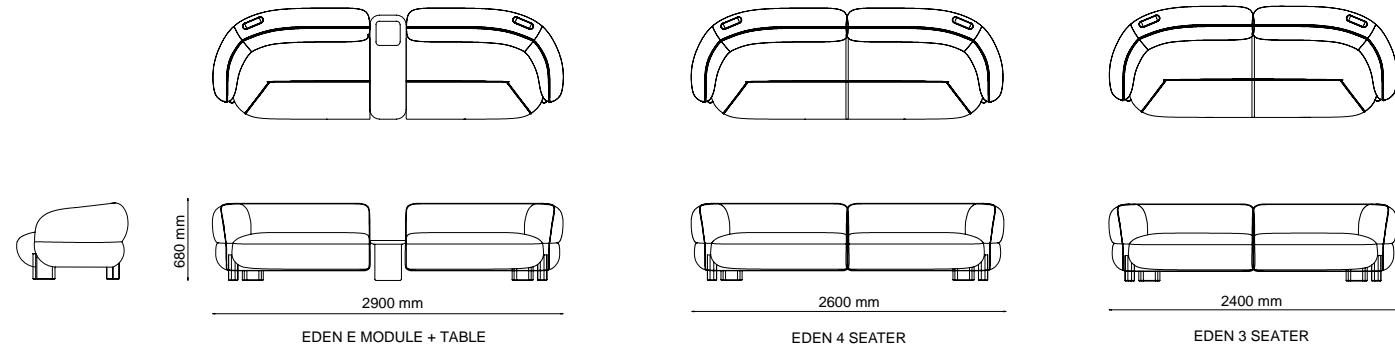

_OTTO CHAIR
| W 50 - H 85 - D 55 cm

_STOA CHAIR
| W 41 - H 80 - D 44 cm

HOMAGE

2024
NEW COLLECTION

TECHNICAL
DETAILS

_EDEN

_ERA

2330 mm
ERA - 3 SEATER