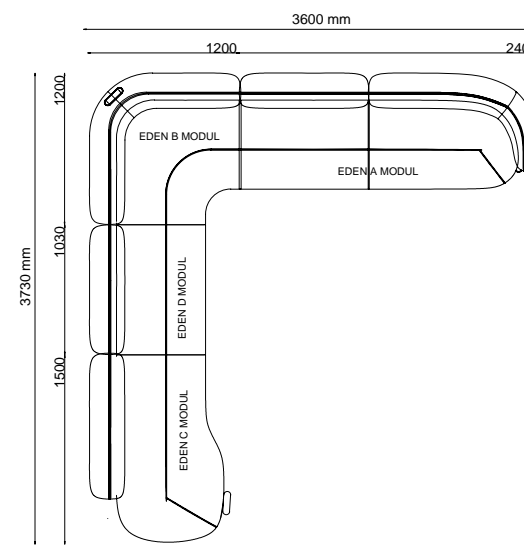

_OTTO CHAIR
| W 50 - H 85 - D 55 cm

_STOA CHAIR
| W 41 - H 80 - D 44 cm

HOMAGE

2024
NEW COLLECTION

TECHNICAL
DETAILS

_EDEN

_ERA

2330 mm
ERA - 3 SEATER