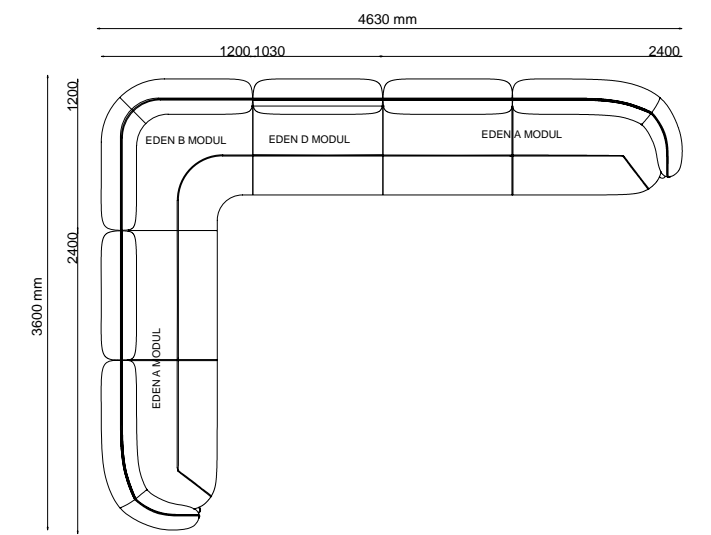

_OTTO CHAIR
| W 50 - H 85 - D 55 cm

_STOA CHAIR
| W 41 - H 80 - D 44 cm

HOMAGE

2024
NEW COLLECTION

TECHNICAL
DETAILS

_EDEN

_ERA

2330 mm
ERA - 3 SEATER