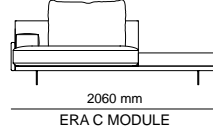

2060 mm
ERA C MODULE