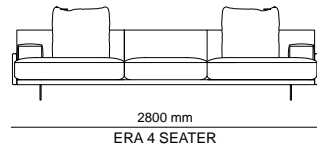

2330 mm
ERA - 3 SEATER

2800 mm
ERA 4 SEATER