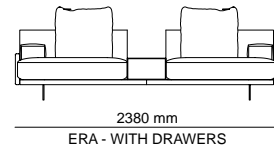

2030 mm
ERA - 2 SEATER

2380 mm
ERA - WITH DRAWERS