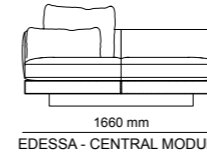

_ERA

_ERA CORNER

_EDESSA

_EDESSA CORNER

_ODEON CORNER

_DIAMOND