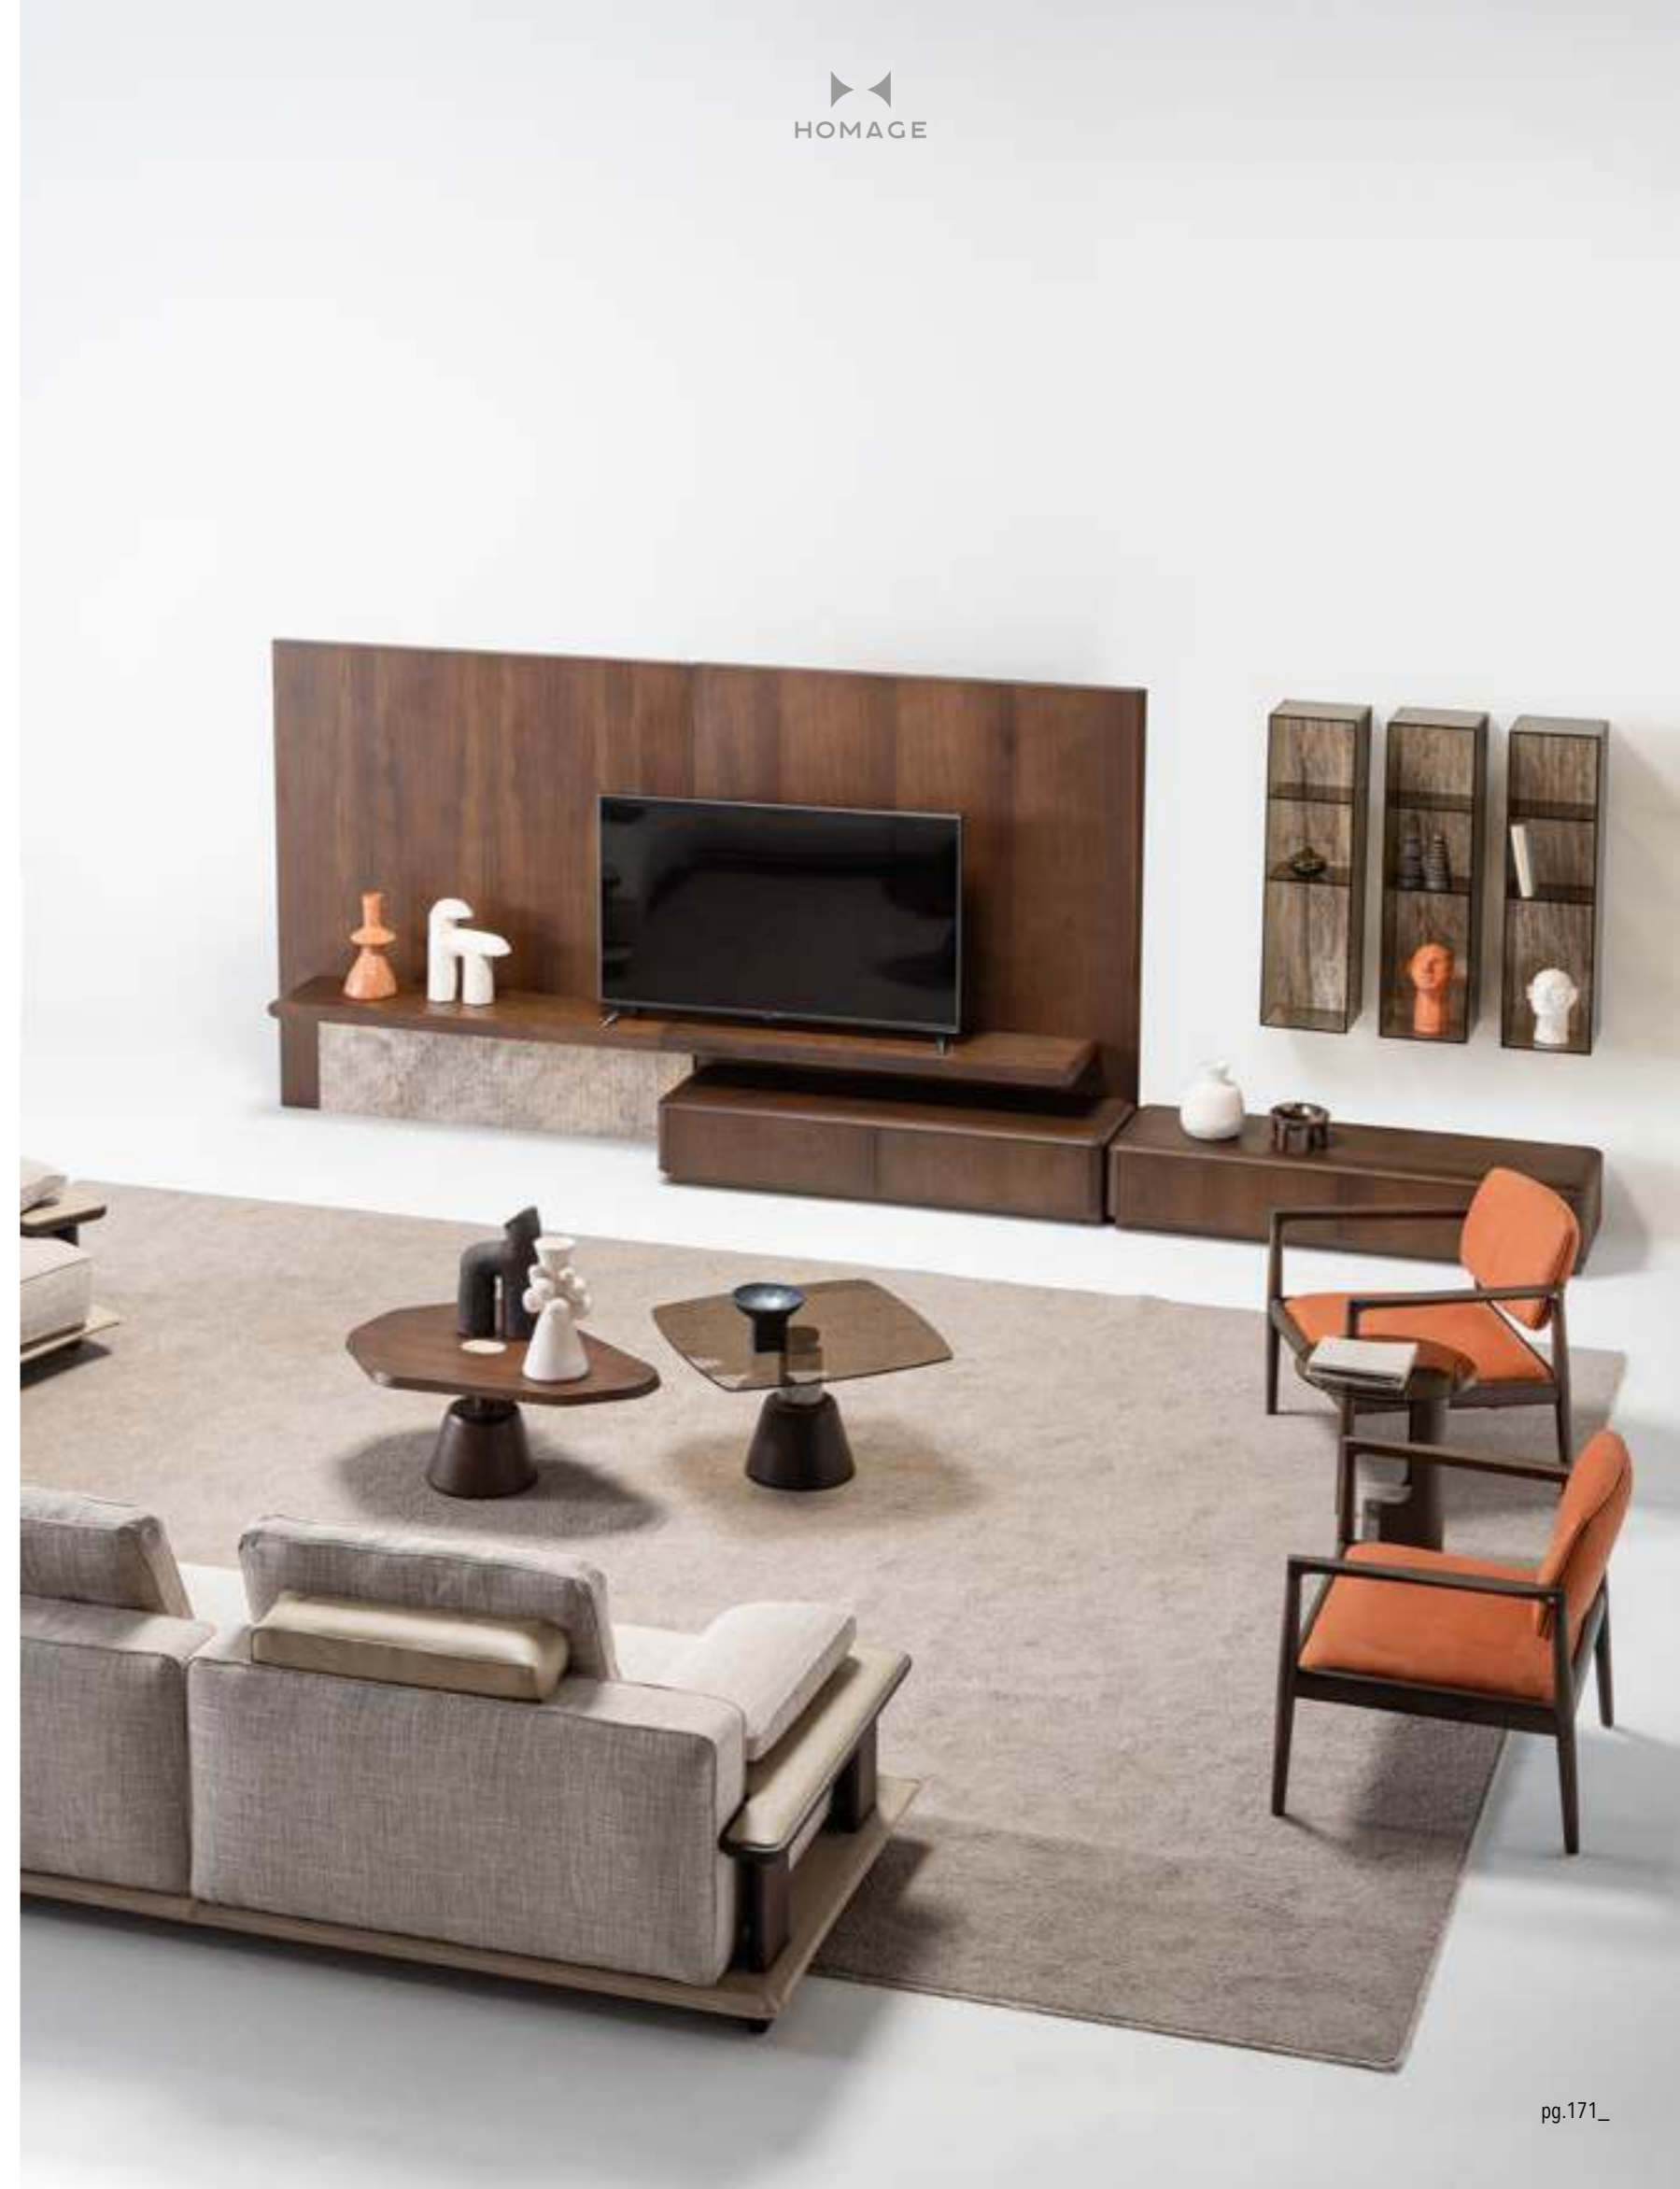

Bookcase | W 175 - H 192 - D 45 cm

LIVELY ENVIRONMENT

Odeon appeals to those whose sense of design favors simplicity. Antique gold metal details were used in the product, which has elegant lines. Also it adds extra-ordinary function to your living room with its glass shelf.

Wall Panel | W 150 - H 165 - D 56 cm
Bottom | W 150 - H 45 - D 56 cm
Shelf | W 27 - H 100 - D 8 cm

Odeon, which has the perfect harmony of natural stone and wood. Its design that make your room timeless by a sense of history and a piece of the future.