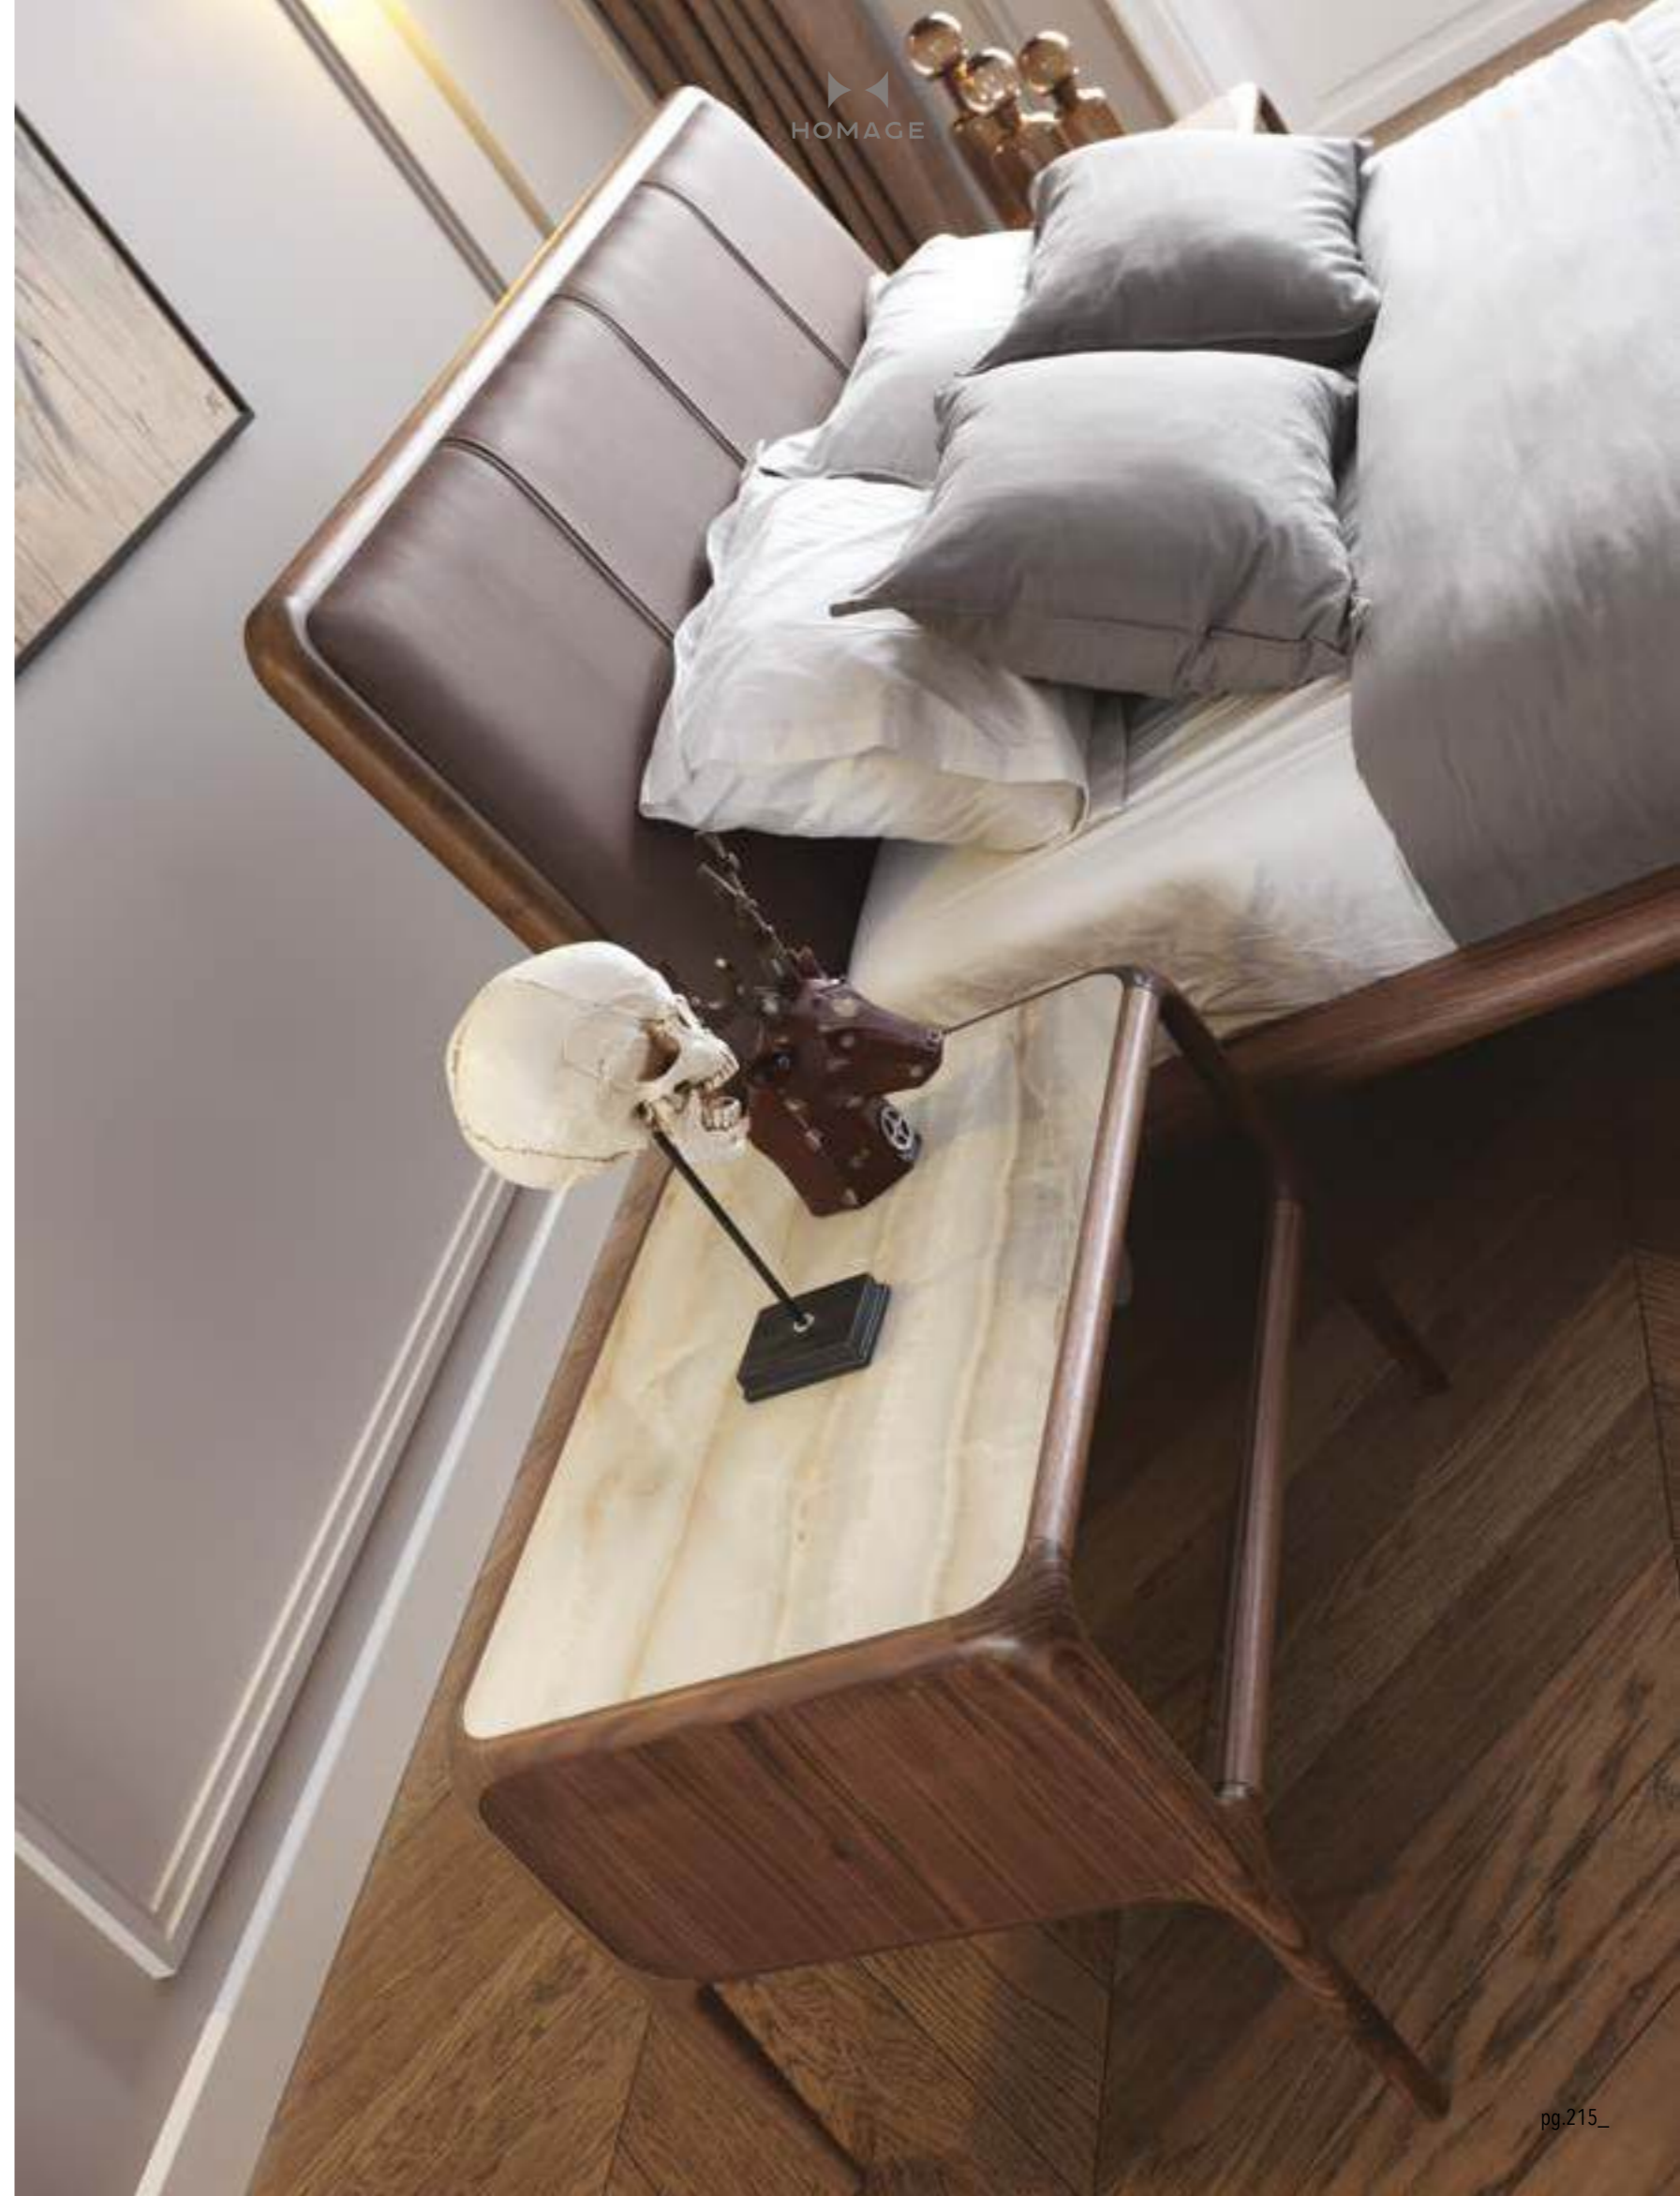

ICON BEDROOM