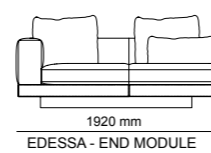

2260 mm
ERA CORNER - 3 SEATER

1250 mm
ERA CORNER - 1 SEATER

_EDESSA

2970 mm
EDESSA - 4 SEATER
WITH ARM & FLAP

2970 mm
EDESSA - 4 SEATER
WITH 1 ARM

2500 mm
EDESSA - 3 SEATER

2500 mm
EDESSA - 3 SEATER
WITH FLAP