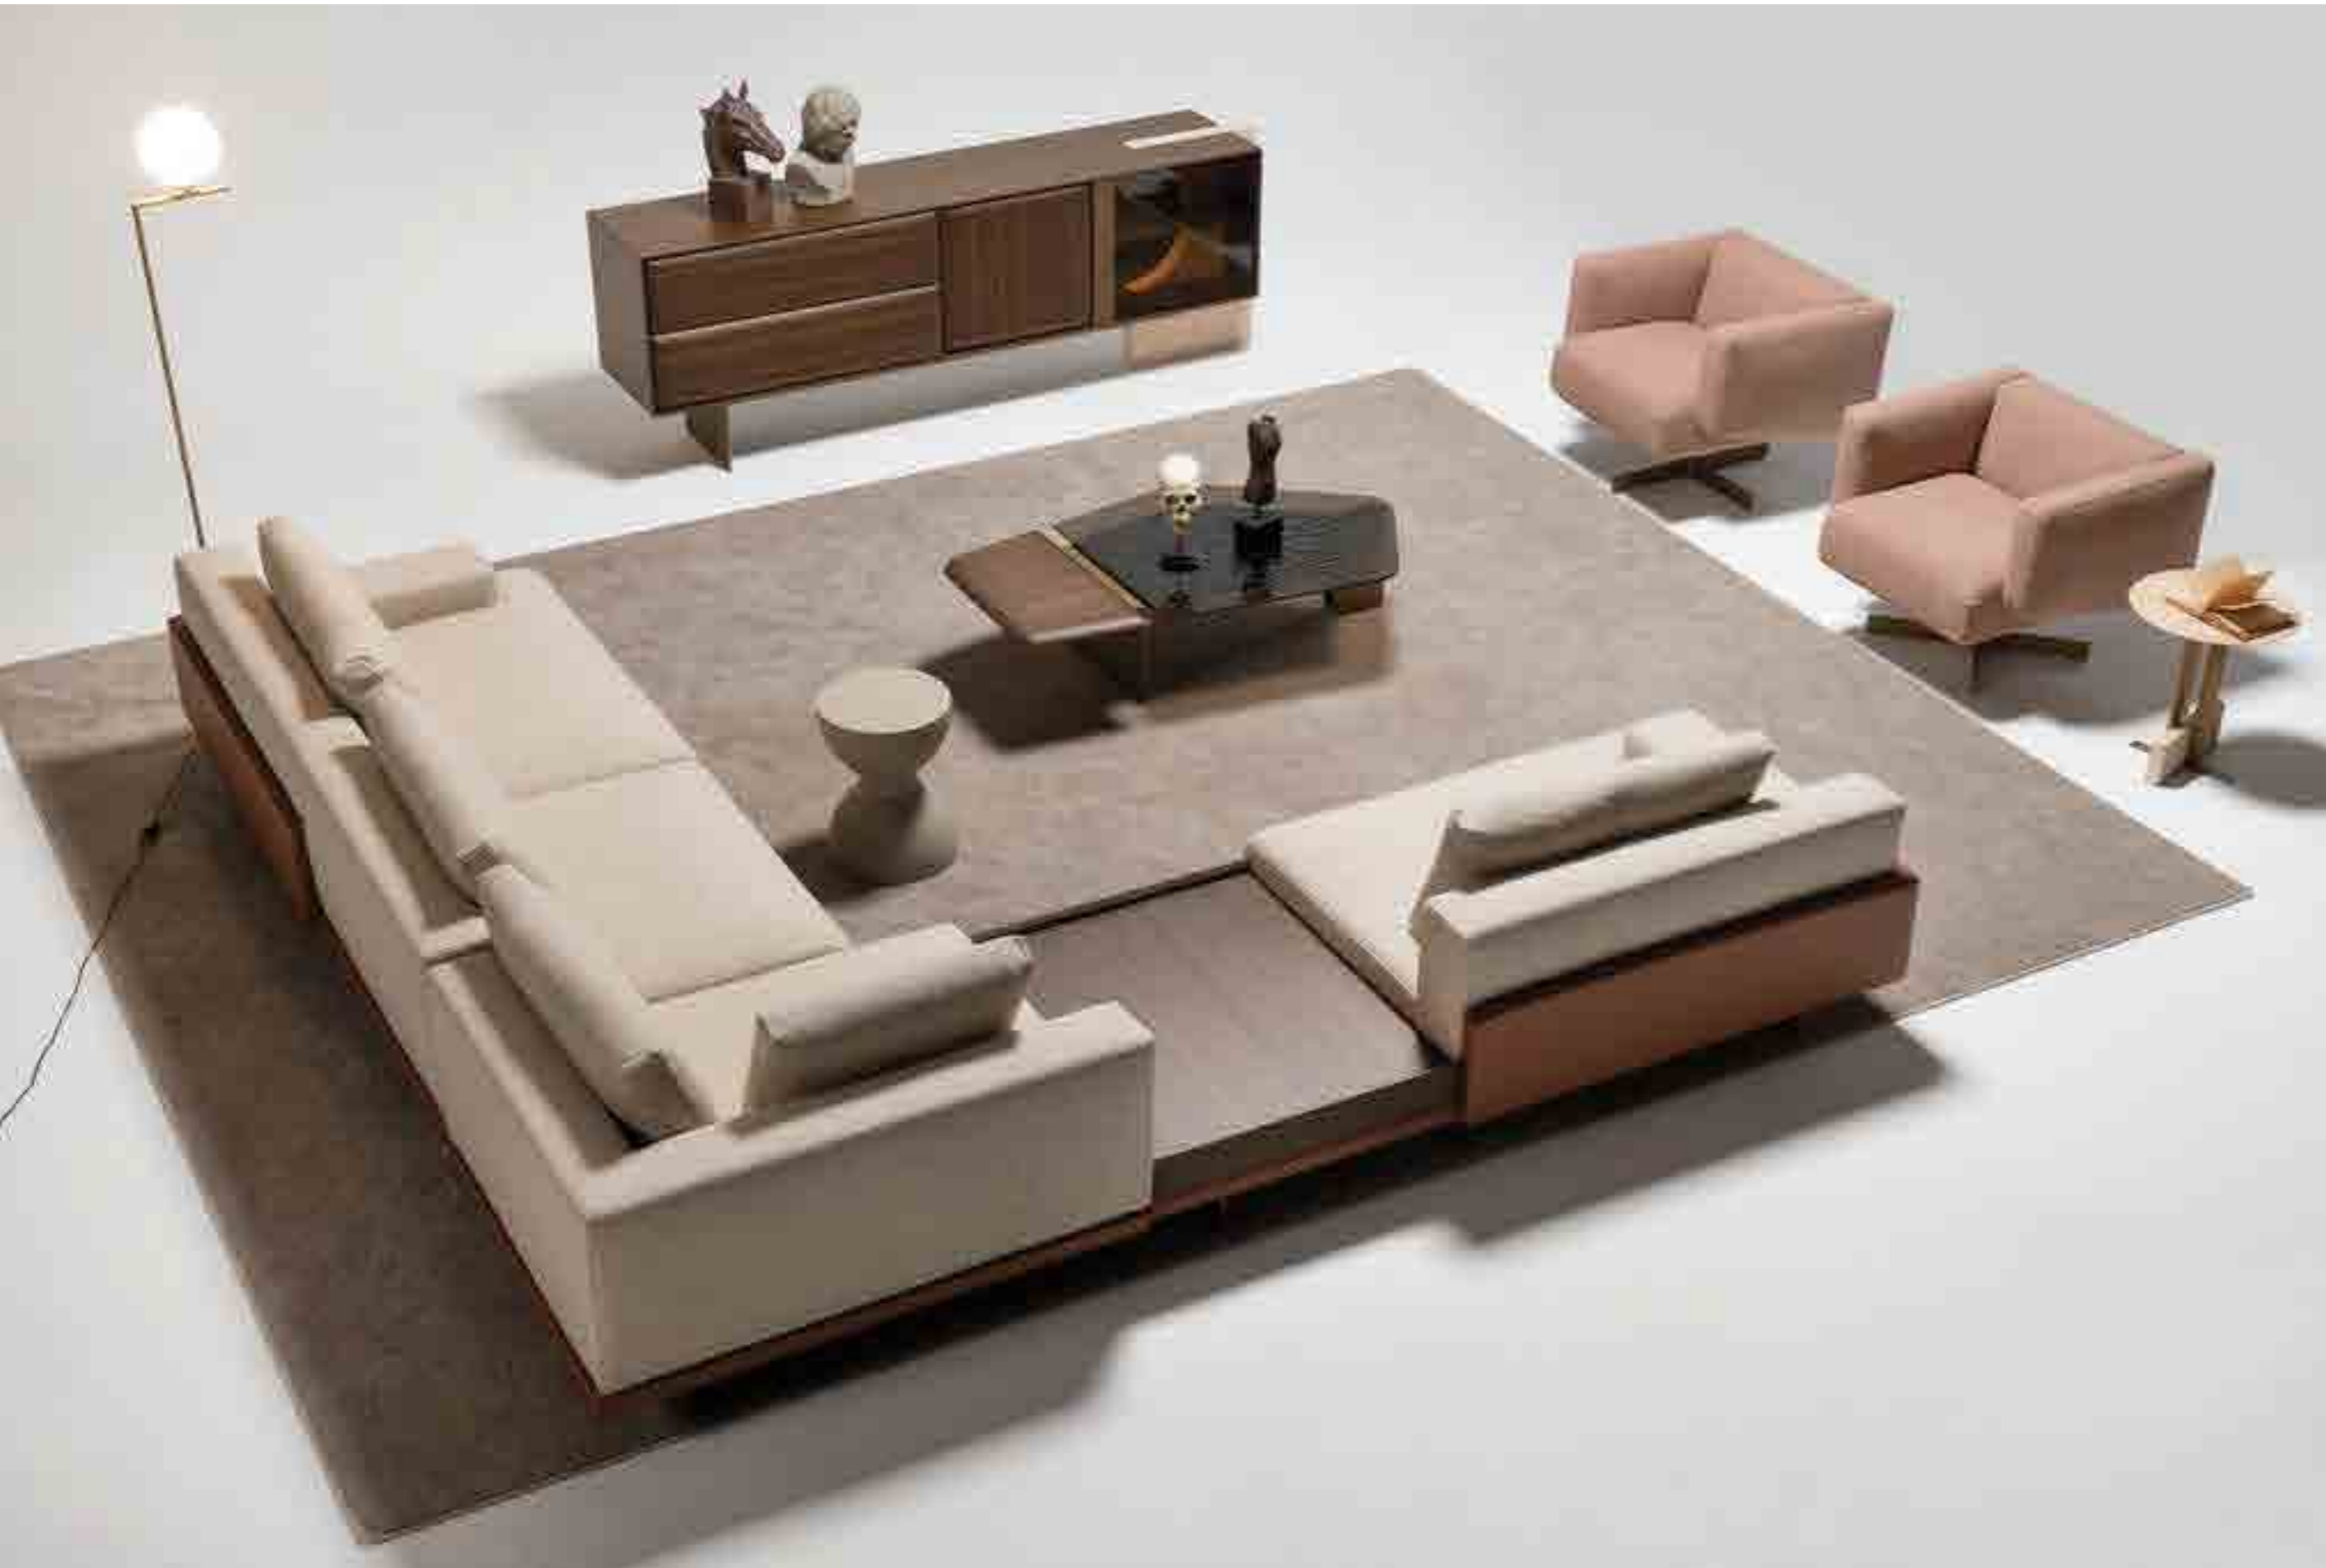

HANDCRAFTED. SO NONE OF THE OBJECTS IS SIMILAR TO THE OTHER, BUT NEVER

THE SAME.

ERA SOFA SET

Era offers open elements with which to create chaises longues or poufs that can be arranged alongside the composition or used as free-standing elements, also for the centre of the room. The conjoining rectangular or trapezoidal elements feature innovative wood trays on which to place all kinds of objects.

Era is a system of modular sofas featuring rigorous shapes. A design marked by geometrical lines, based on mix & match modular elements that came together in linear, angular compositions or with the addition of hanging trapezoidal or rectangular elements in unusual and highly appealing configurations.

Console | W 230 - H 80 - D 45 • Table | W 250 - H 75 - D 110 • Chair | W 54 - H 67 - D 41 cm

OPEN
THE DOORS OF YOUR
PRIVATE HOMES. ODEON HAS
A LIVELY, BEAUTIFUL, INTELLIGENT,
PRACTICAL, SPECIAL DESIGN, FUTURISTIC,
SPARKLING, SEDUCTIVE AND UNIQUE SPIRIT. IT
HAS BEEN PRESENTED TO YOU TO GIVE YOU IDEAS,
DESIRES. THANKS TO ODEON, YOU CAN FULFILL
YOUR WISH WHENEVER YOU WANT. WHATEVER
YOUR ROOM PLAN, WHATEVER SQUARE METER
YOU HAVE, ODEON HAS BEEN DEVELOPED
TO MAKE EVERY DAY EASIER. IT WAS DE-
SIGNERED FROM INSPIRATION FROM
THE SPLENDOR OF
NATURE.