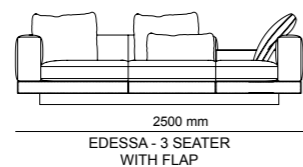

2260 mm
ERA CORNER - 3 SEATER

1250 mm
ERA CORNER - 1 SEATER

_EDESSA

2970 mm
EDESSA - 4 SEATER
WITH ARM & FLAP

2970 mm
EDESSA - 4 SEATER
WITH 1 ARM

2500 mm
EDESSA - 3 SEATER

2500 mm
EDESSA - 3 SEATER
WITH FLAP