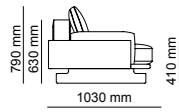

2023
NEW COLLECTION

_ERA

2330 mm
ERA - 3 SEATER

2030 mm
ERA - 2 SEATER

2800 mm
ERA LARGE - 3 SEATER

2380 mm
ERA - WITH DRAWERS

_ERA CORNER

2060 mm
ERA CORNER - 2 SEATER
WITH TABLE