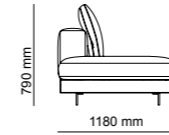

_ERA

_ERA CORNER

_EDESSA

_EDESSA CORNER

_ODEON CORNER

_DIAMOND