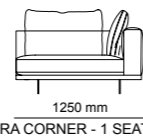

1250 mm
ERA CORNER - 1 SEATER