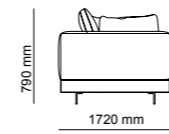

1180 mm

1700 mm
EDESSA - LOUNGE WITH ARM &
FLAP

1720 mm