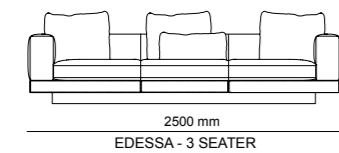

2260 mm
ERA CORNER - 3 SEATER

1250 mm
ERA CORNER - 1 SEATER

_EDESSA

2970 mm
EDESSA - 4 SEATER
WITH ARM & FLAP

2970 mm
EDESSA - 4 SEATER
WITH 1 ARM

2500 mm
EDESSA - 3 SEATER

2500 mm
EDESSA - 3 SEATER
WITH FLAP