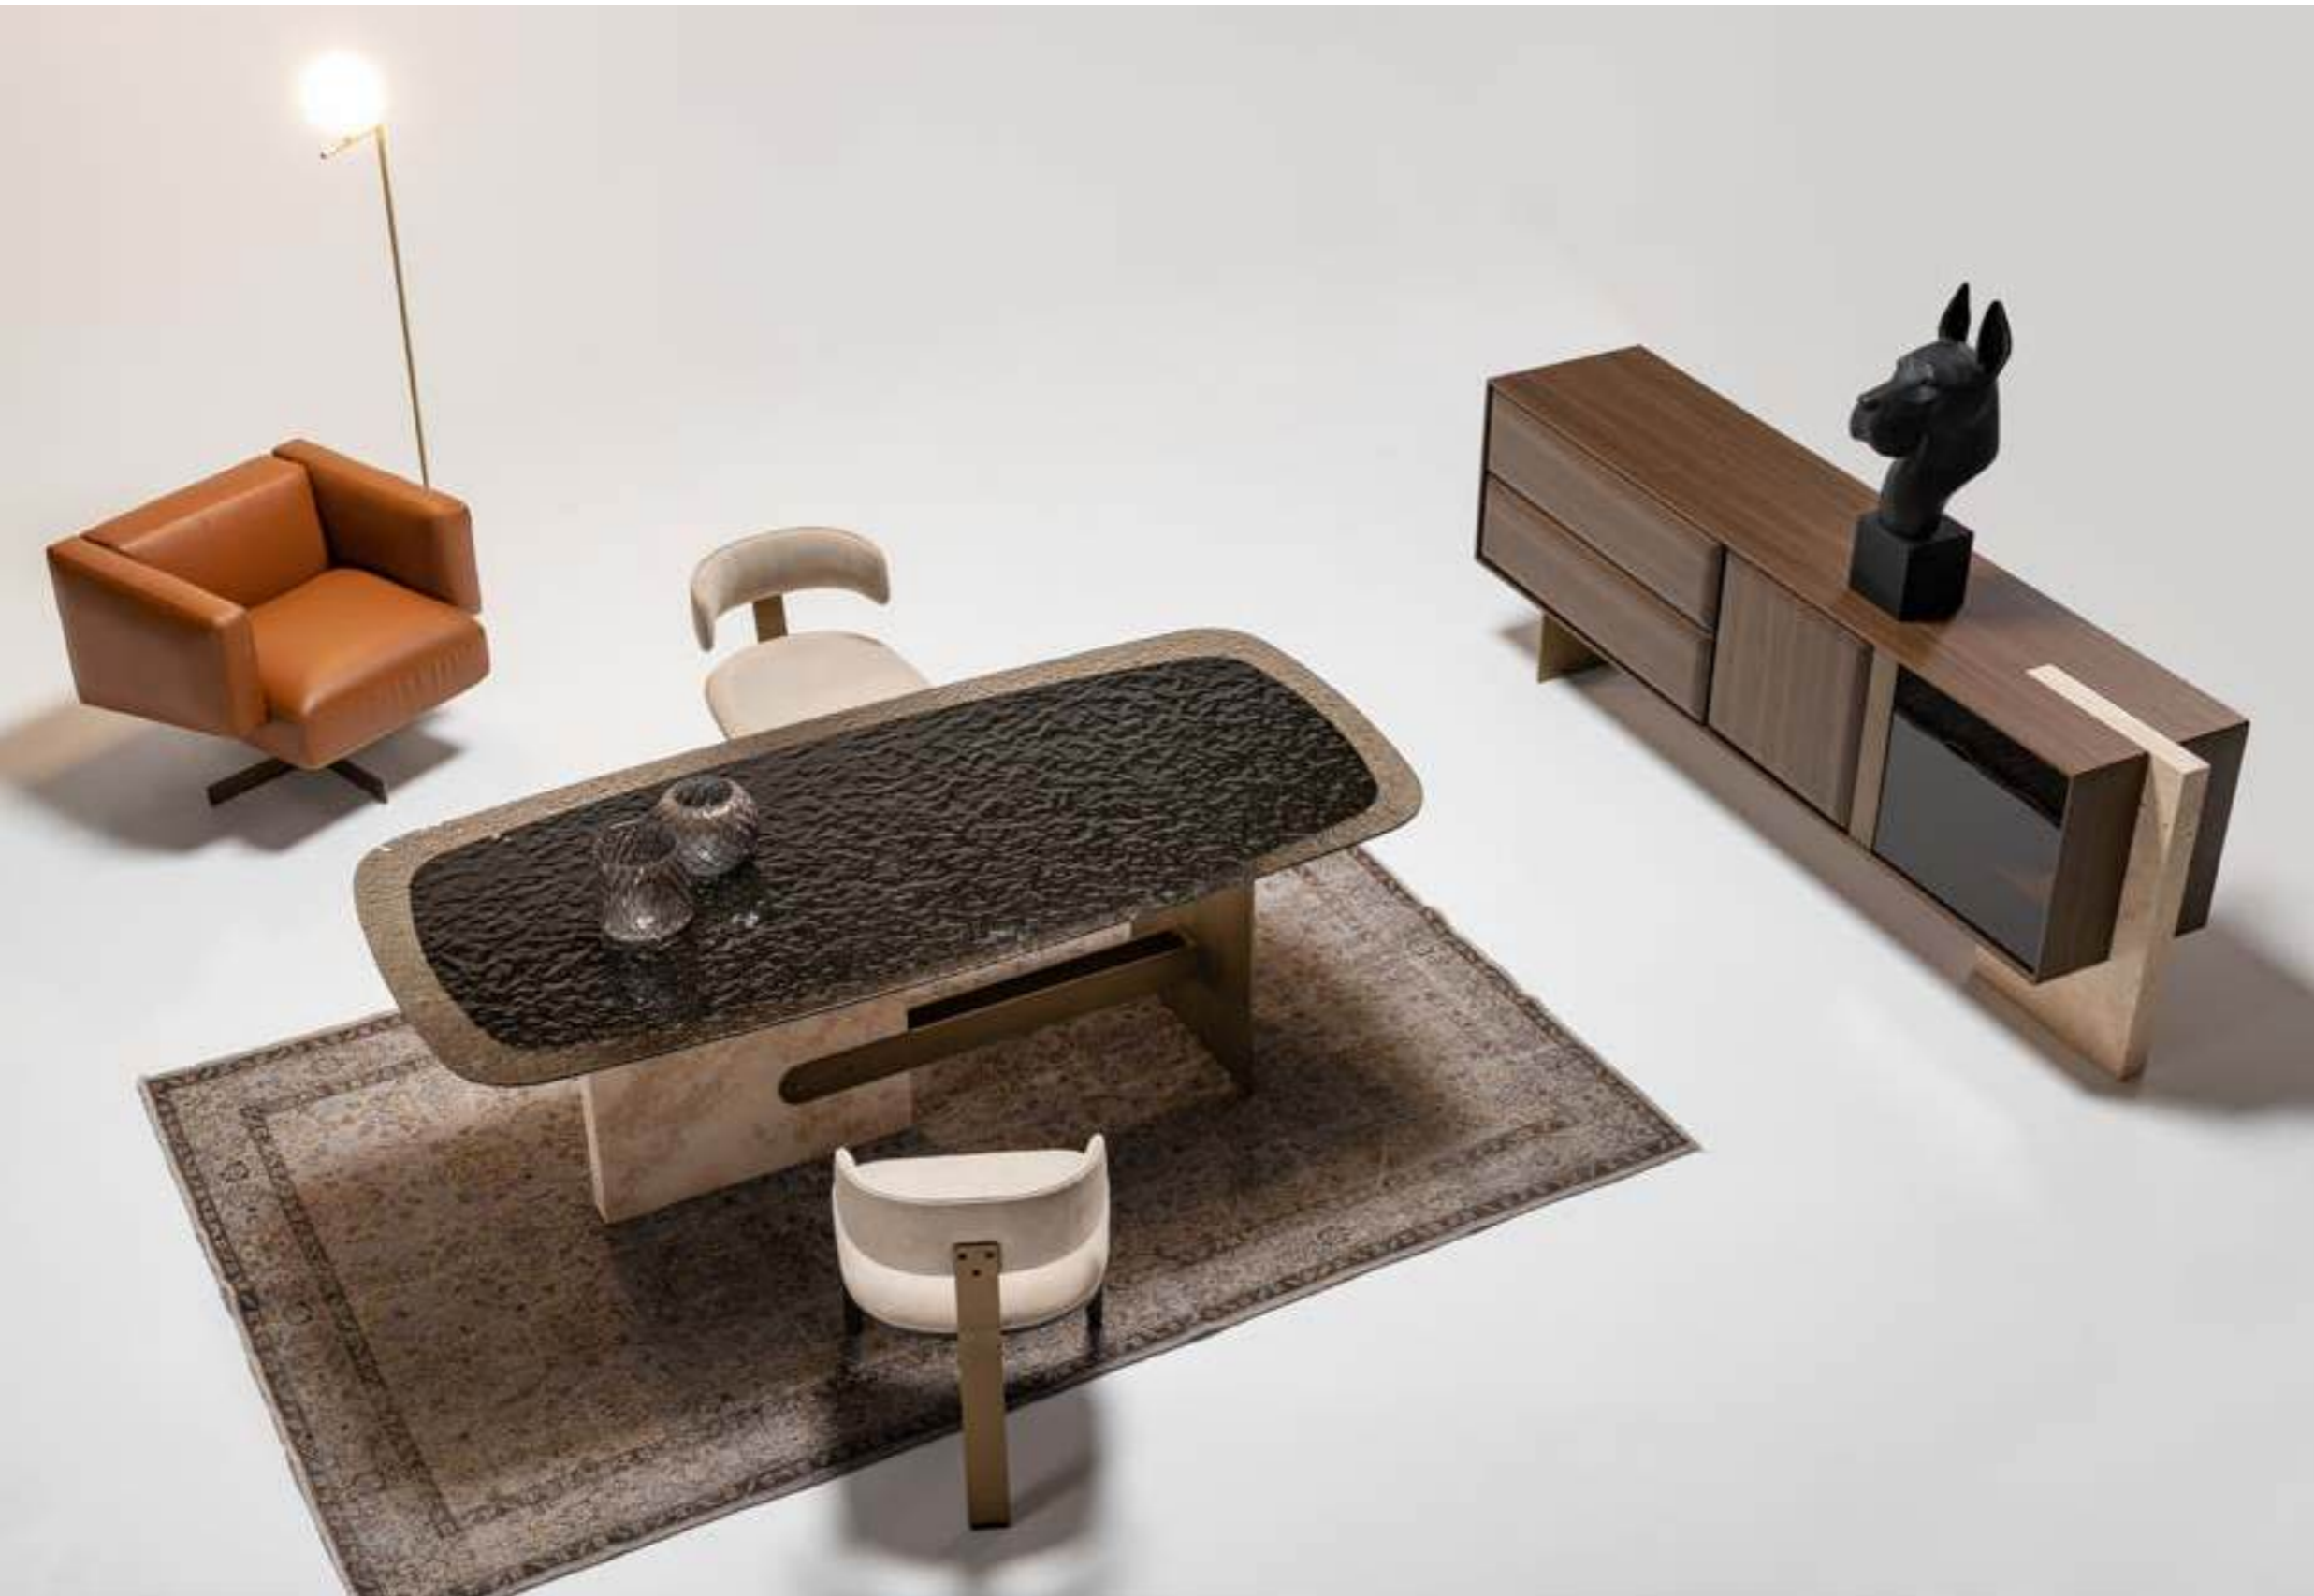

Era console, which has been dimensioned and designed outside of standard forms and dimensions, is very successful in synthesizing special handcrafts with modern production techniques.

Console | W 240 - H 82 - D 45 • Table | W 223 - H 76 - D 110 • Chair | W 54 - H 67 - D 41 cm

Era table, which has solid and characteristic features, is very rich to offer a range of options in the form of bottom table and leg with is specially designed assembly and production method. Imagine being able to touch thousands of years ago with the fusion glass technique used by Egyptians and Seljuks, as well as wood veneer top table produced with special craftsmanship, each one more special than the other or a travertine marble of your choice. Own an iconic product, not just a table.