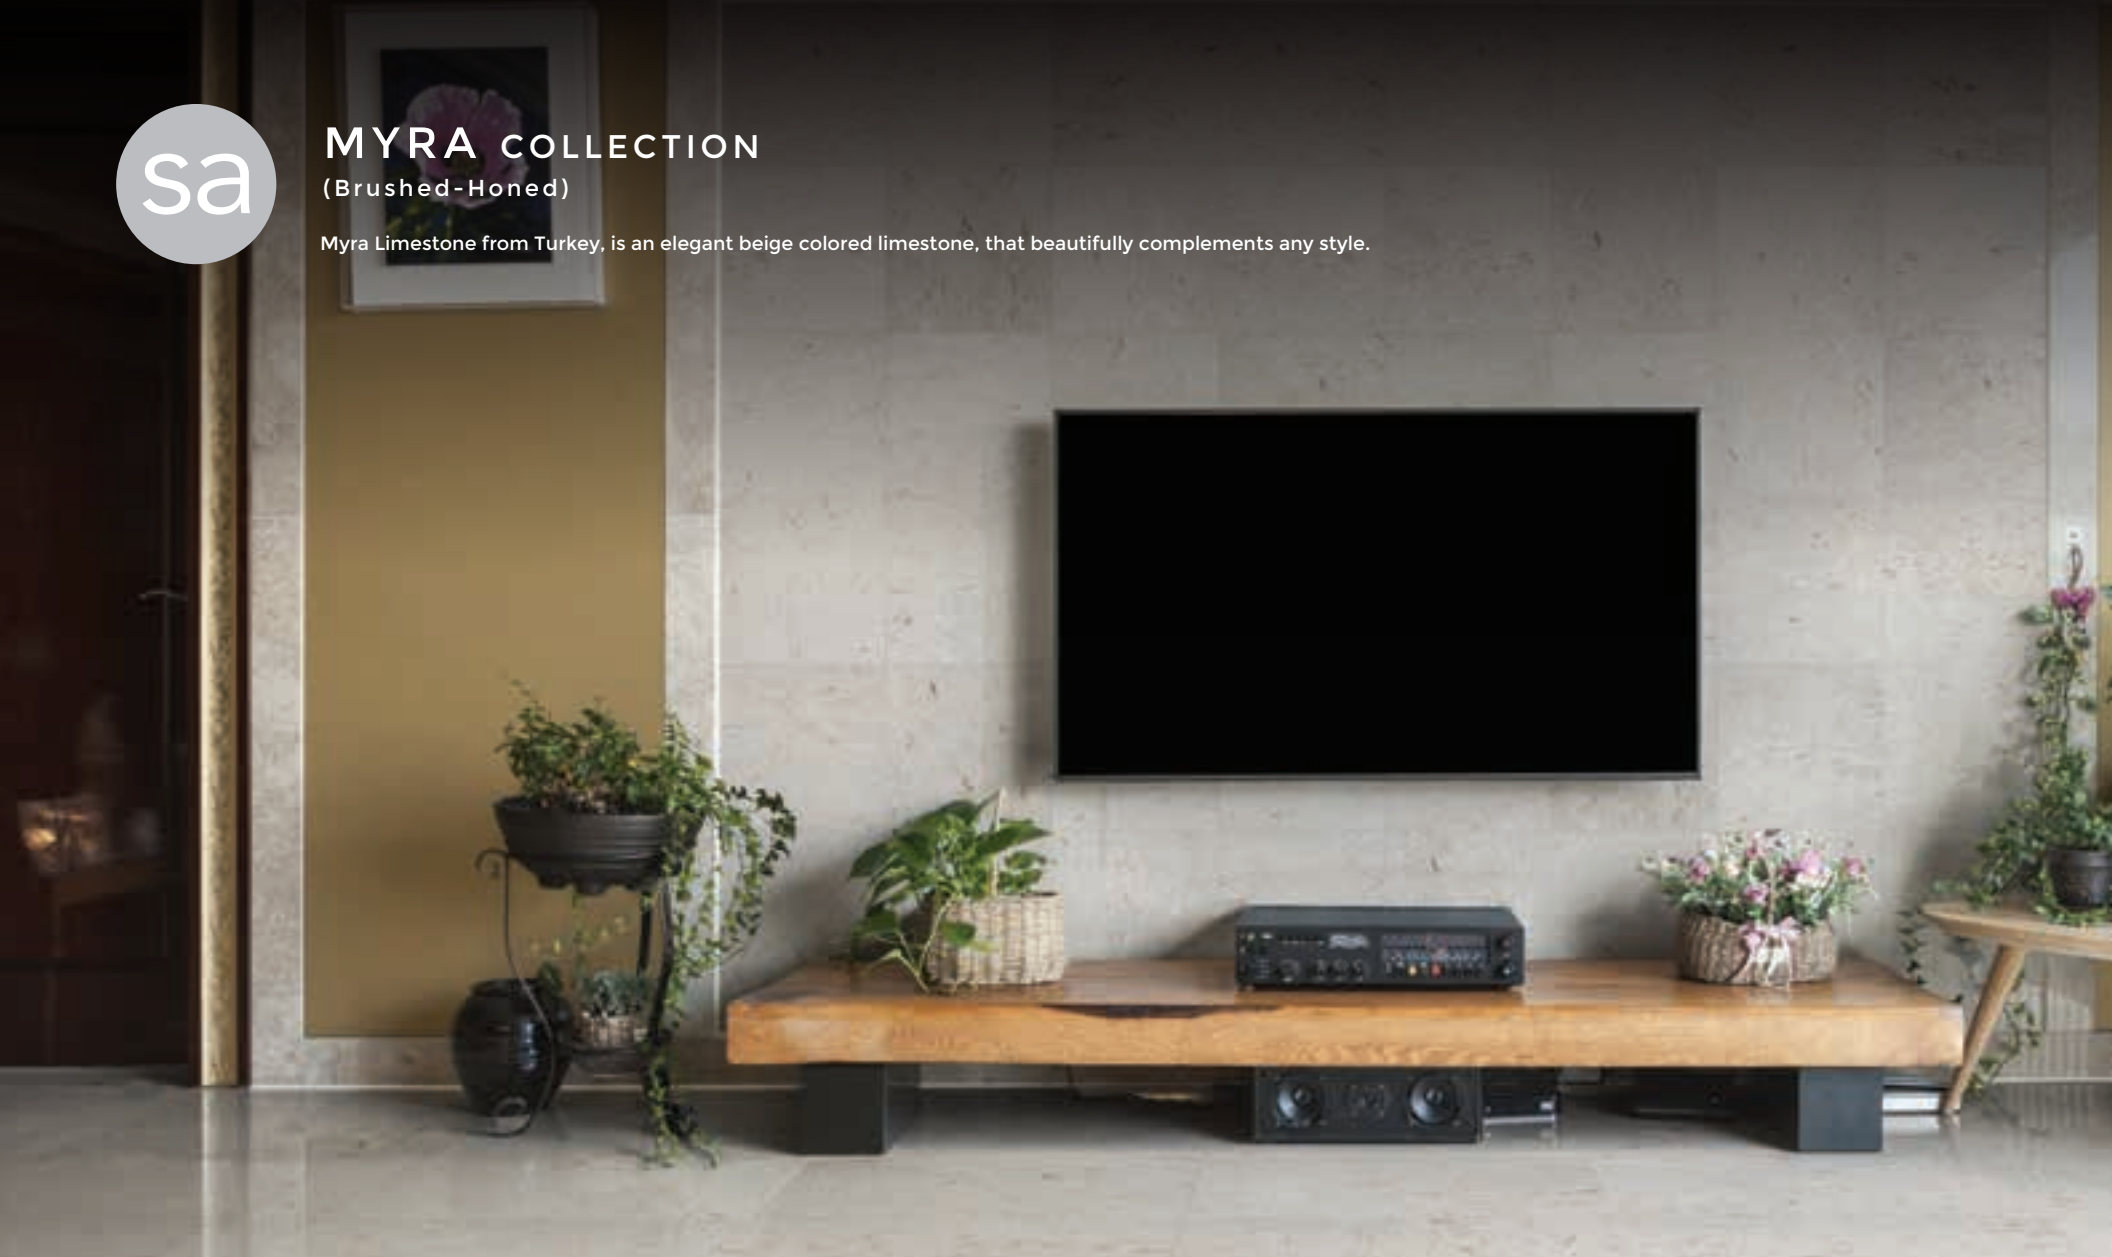

Corner Honed 3D SHLMEESH90

MYRA COLLECTION

(Brushed-Honed)

Myra Limestone from Turkey, is an elegant beige colored limestone, that beautifully complements any style.

PRODUCT: MYRA LIMESTONE HONED 24x24 inch