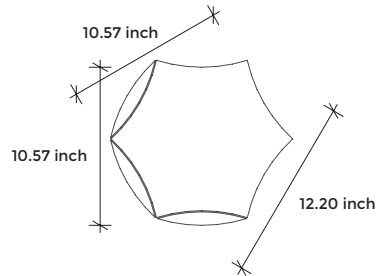

Carrara Carina Ania
 10.57 x 10.57 x 3/8 inch (0.68 ft²) Honed
 MHJCAQSJ05

DELUXE WATERJET COLLECTION
DOLOMIT ICE GREY

Variations in color, veining, and texture, are inherent to natural products.

Natural Product