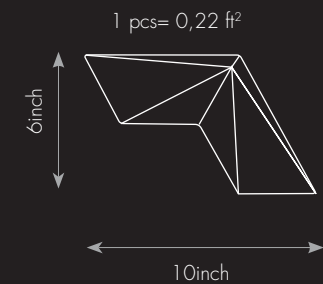

Color samples shown are representations of the actual product and are for identification purposes only. Because colors vary, there is no guarantee that the actual color will be an exact match to the image shown. Always check a sample of the actual product prior to purchase and installation.

Natural Product

Frost Resistance

Medium Commercial

Easy Installation

Medium Variation

Wall Tiles

Cement Based

PHYSICAL CHARACTERISTICS AND TECHNICAL SPECIFICATIONS

Freeze Thaw (kg/m²) (L=M/A): 0,14

Water Absorption (S) (%): 4,50

Uncertainty of Bending Strength T (N/mm², Mpa): 0,59

Test Average Compressive Strength T (N/mm², Mpa): 65,1