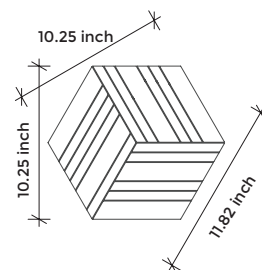

Variations in color, veining, and texture, are inherent to natural products.

Natural Product

Frost Resistance

Medium Commercial

Easy Installation

Medium Variation

Wall Tiles

Floor Tiles

Natural Stone

Dolomite - Equador Hexagon
10,24 inch HEX (0.64 ft²) Honed
MHJANSJ70