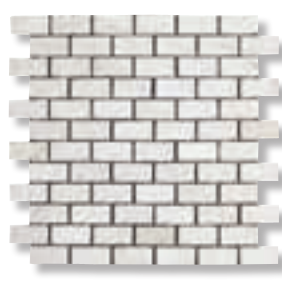

Brick 1x2 inch
Tumbled TTMBIAN12