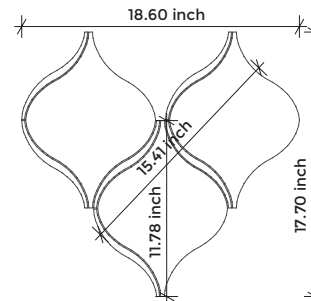

Frost Resistance

Medium Commercial

Easy Installation

Medium Variation

Wall Tiles

Floor Tiles

Natural Stone

Dolomit Ice Grey 11,8x14,05x3/8 inch (1.18 ft²)
MHJSTNAJ02