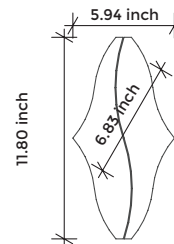

Variations in color, veining, and texture, are inherent to natural products.

Natural Product

Frost Resistance

Medium Commercial

Easy Installation

Medium Variation

Wall Tiles

Floor Tiles

Natural Stone