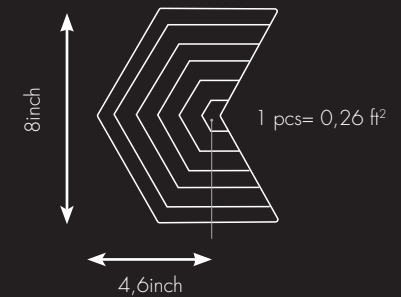

Color samples shown are representations of the actual product and are for identification purposes only. Because colors vary, there is no guarantee that the actual color will be an exact match to the image shown. Always check a sample of the actual product prior to purchase and installation.

Natural Product

Frost Resistance

Medium Commercial

Easy Installation

Medium Variation

Wall Tiles

Cement Based

PHYSICAL CHARACTERISTICS AND TECHNICAL SPECIFICATIONS

Freeze Thaw (kg/m²) (L=M/A): 0,14

Water Absorption (S) (%): 4,50

Uncertainty of Bending Strength T (N/mm², Mpa): 0,59

Test Average Compressive Strength T (N/mm², Mpa): 65,1