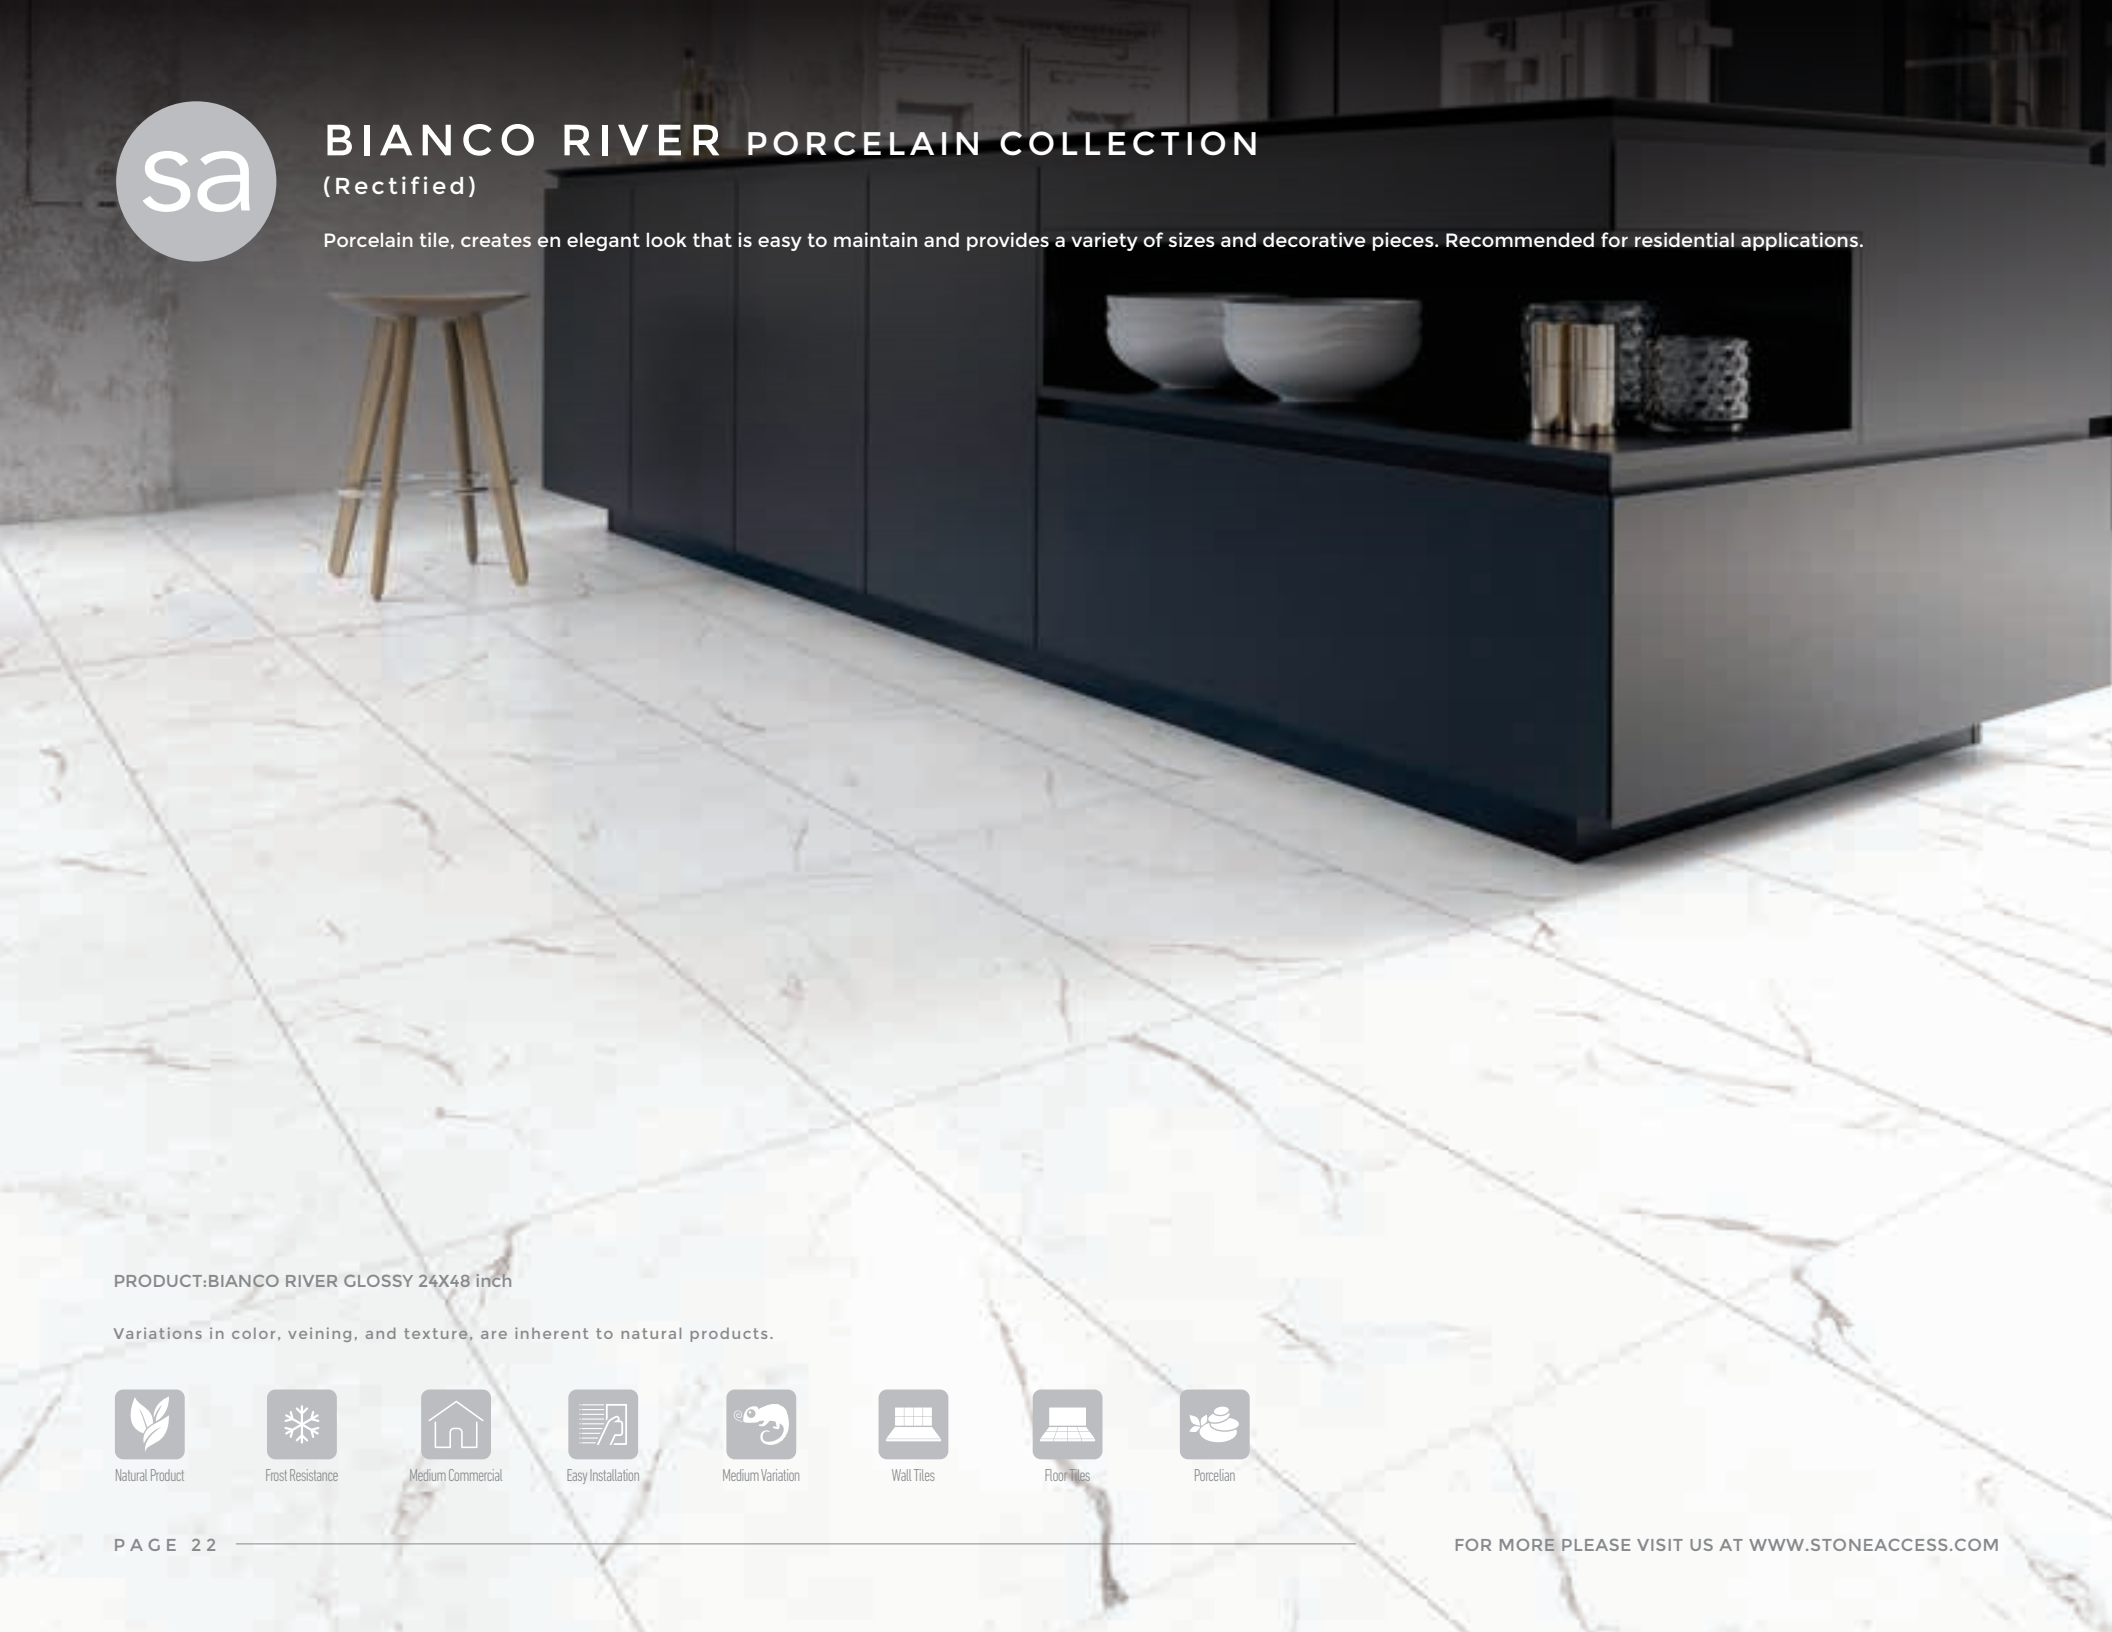

(Rectified)

Porcelain tile, creates an elegant look that is easy to maintain and provides a variety of sizes and decorative pieces. Recommended for residential applications.

PRODUCT:BIANCO RIVER GLOSSY 24X48 inch