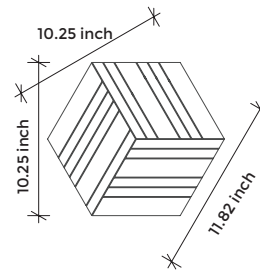

Variations in color, veining, and texture, are inherent to natural products.

Natural Product

Frost Resistance

Medium Commercial

Easy Installation

Medium Variation

Wall Tiles

Floor Tiles

Natural Stone