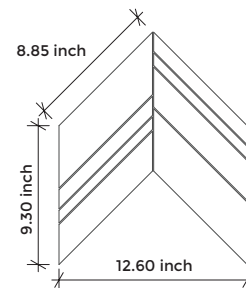

Dolomite- Equador Chevron
6.65x10.25x3/8 inch (0.82 ft²) Honed
MHJANSXJ13